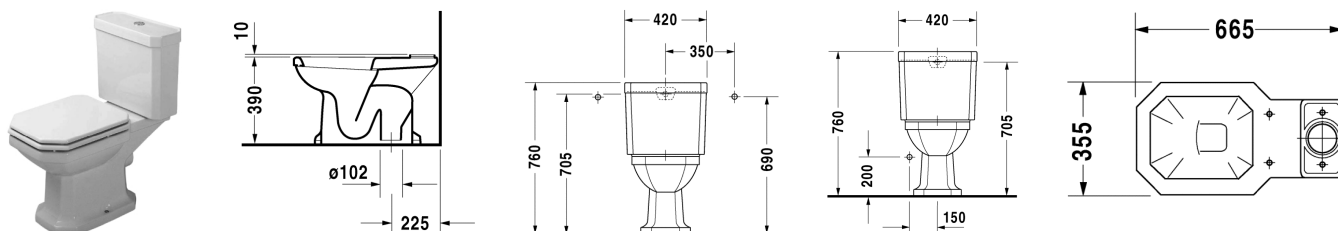

Toilet close-coupled # 022701..00

|< 355 mm >|

1930 Series

Toilet close-coupled	Dimension	Weight	Order number
washdown model, (without cistern), vertical outlet			
Colors			
00 White Alpin			
Variant			
	355 x 665 mm	25,500 kg	022701..00
Accessories			
Cistern	430 x 175 mm	15,700 kg	087220
Cistern	430 x 175 mm	15,900 kg	087221
Toilet seat and cover	-	3,900 kg	006481
Toilet seat and cover	-	3,900 kg	006661
Toilet seat and cover	-	3,900 kg	006221
Fixing			
Fixing	Ø 6 x 70 mm	0,400 kg	006701

All drawings contain the necessary measurements which are subject to standard tolerances. They are stated in mm and are non-binding. Exact measurements, in particular for customised installation scenarios, can only be taken from the finished ceramic piece.