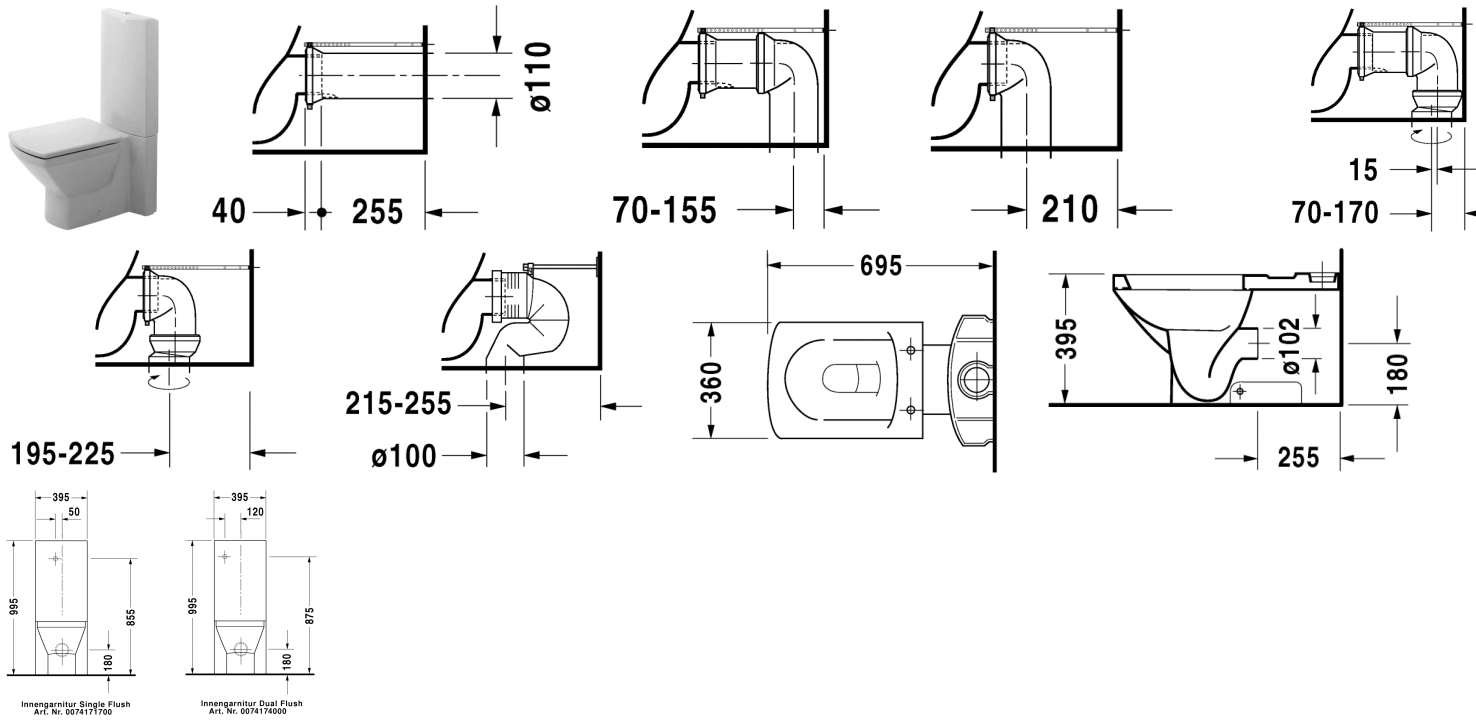

Toilet close-coupled # 022509..00

| < 360 mm > |

Caro

Toilet close-coupled	Dimension	Weight	Order number
washdown model, (without cistern), Outlet for Vario connector set, for horizontal and vertical outlet, length adjustable from 70 - 225 mm, and vario connecting bend, vertical outlet from 215 - 255 mm, fixings included			
Colors			
00 White Alpin			
Variant			
	360 x 695 mm	36,000 kg	022509..00
Accessories			
Toilet seat and cover	-	3,200 kg	006560
Toilet seat and cover	-	3,200 kg	006561
Cistern	395 x 140 mm	12,500 kg	087250
Vario connector set	ø 110 mm	1,500 kg	001422
Vario connecting bend	Ø 100 mm	0,700 kg	899025

All drawings contain the necessary measurements which are subject to standard tolerances. They are stated in mm and are non-binding. Exact measurements, in particular for customised installation scenarios, can only be taken from the finished ceramic piece.