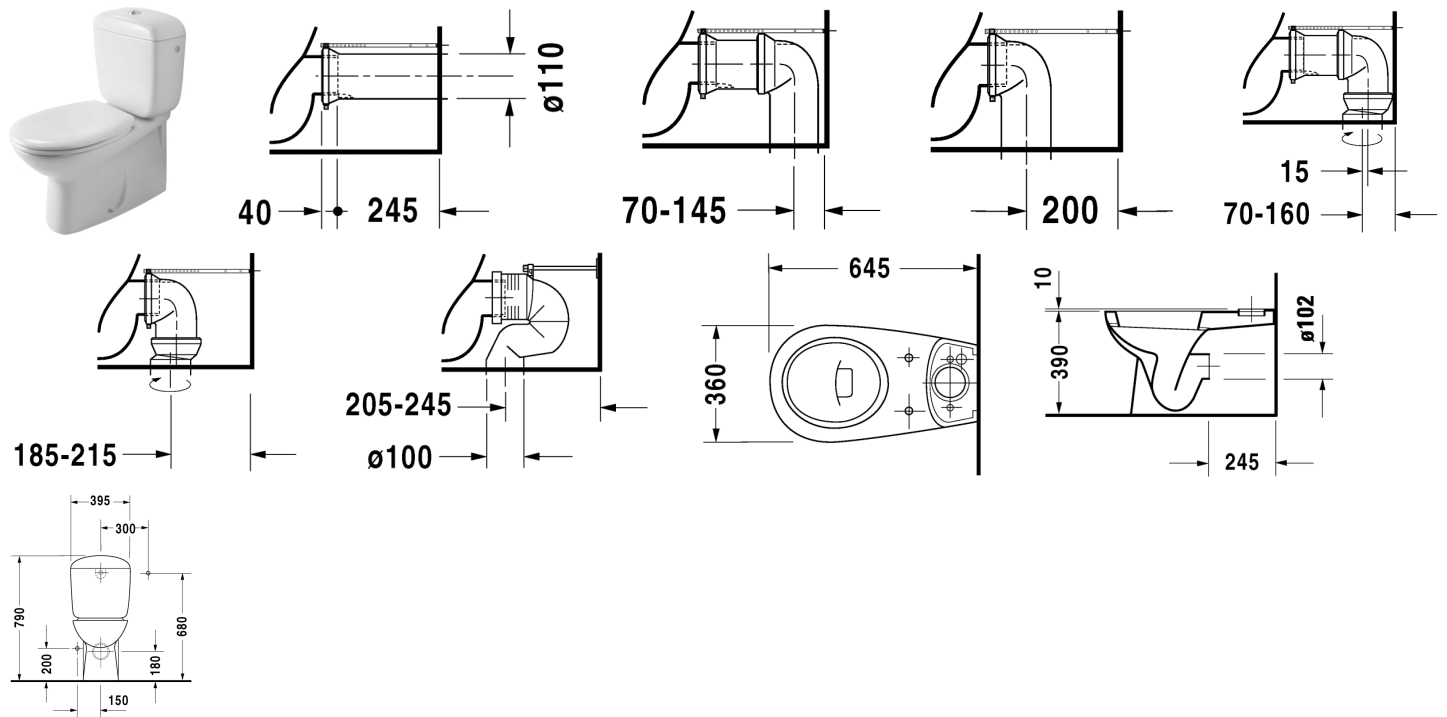

Toilet close-coupled # 022409..00

| < 360 mm > |

Duraplus

Toilet close-coupled	Dimension	Weight	Order number
(without cistern), Outlet for Vario connector set, for horizontal and vertical outlet, length adjustable from 70 - 215 mm, and vario connecting bend, vertical outlet from 205 - 245 mm, cascade model Additional information Dieses Attribut nicht übersetzen, da es nur in der deutschen PL vorkommt. Don't translate this attribute, it's only for the german price list.			
Colors			
00 White Alpin, 47 Pergamon			
Variant			
	360 x 645 mm	25,000 kg	022409..00
Accessories			
Cistern combi	395 x 170 mm	12,600 kg	088630
Cistern combi	395 x 175 mm	12,600 kg	088640
Toilet seat and cover	-	2,900 kg	006420
Toilet seat and cover	-	2,900 kg	006427
Toilet seat and cover	-	2,400 kg	006630
Vario connector set	ø 110 mm	1,500 kg	001422
Vario connecting bend	Ø 100 mm	0,700 kg	899025
Fixing			
Fixing	Ø 6 x 70 mm	0,400 kg	006701

All drawings contain the necessary measurements which are subject to standard tolerances. They are stated in mm and are non-binding. Exact measurements, in particular for customised installation scenarios, can only be taken from the finished ceramic piece.