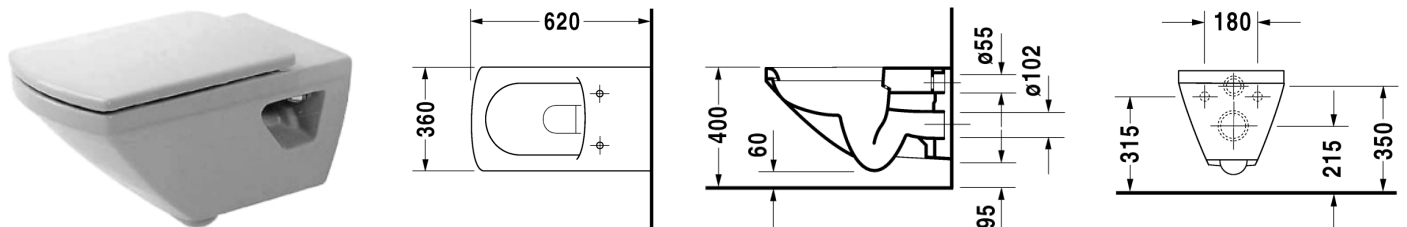

Toilet wall mounted # 019809..00

|< 360 mm >|

Caro

| Toilet wall mounted | Dimension | Weight | Order number |
|---|---------------|-----------|--------------|
| washdown model | | | |
| Colors | | | |
| 00 White Alpin | | | |
| Variant | | | |
|  | 360 x 620 mm | 25,700 kg | 019809..00 |
| Accessories | | | |
| Toilet seat and cover | - | 3,200 kg | 006560 |
| Toilet seat and cover | - | 3,200 kg | 006561 |
| Noise reduction gasket | - | 0,300 kg | 005020 |
| Fixing | | | |
| Fixing | Ø 12 x 180 mm | 0,200 kg | 006500 |

All drawings contain the necessary measurements which are subject to standard tolerances. They are stated in mm and are non-binding. Exact measurements, in particular for customised installation scenarios, can only be taken from the finished ceramic piece.