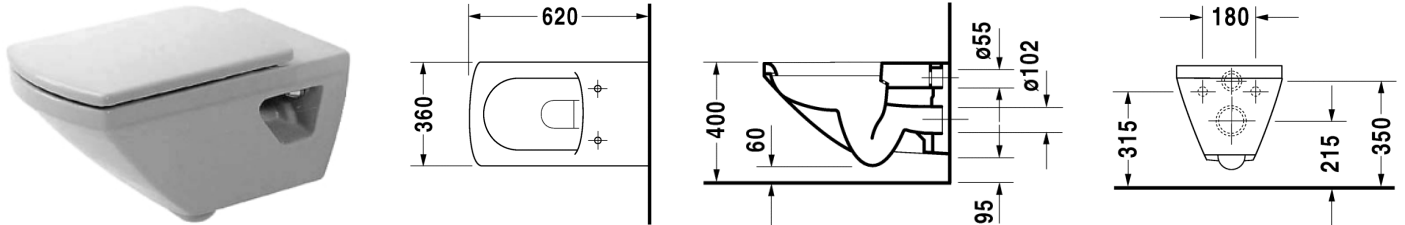

Toilet wall mounted # 015609..00

|< 360 mm >|

Caro

Toilet wall mounted	Dimension	Weight	Order number
US version, washdown model, IAPMO listed			
Colors			
00 White Alpin			
Variant			
	360 x 620 mm	25,700 kg	015609..00
Accessories			
Toilet seat and cover	-	3,200 kg	006560
Toilet seat and cover	-	3,200 kg	006561
Noise reduction gasket	-	0,300 kg	005020
Fixing			
Fixing	Ø 12 x 180 mm	0,200 kg	006500

All drawings contain the necessary measurements which are subject to standard tolerances. They are stated in mm and are non-binding. Exact measurements, in particular for customised installation scenarios, can only be taken from the finished ceramic piece.