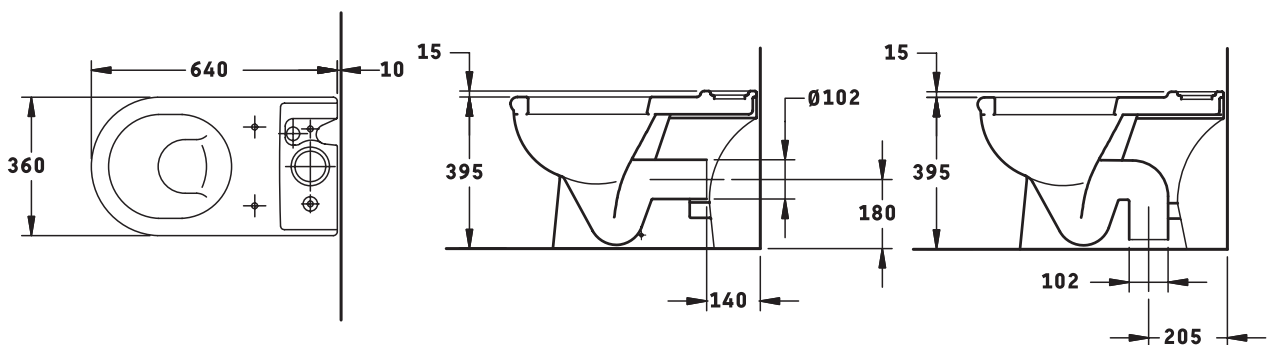

Design: Dieter Sieger

Floor standing toilet

- # 010549..75
- # 010509..00
- # 010541..75
- # 010501..00

Technical data		Description	
#	010549..75/010509..00 010541..75/010501..00	Vitreous china washdown floor standing bowl, use 6 liter per flush with/without built-in douche, horizontal/vertical outlet. Size 640x360 mm. close coupled with exposed cistern. Complies with EN997.	
Info	♣ Washdown toilet with/without douche ⇄ Horizontal /vertical outlet		
kg	25.2/25.0/25.2/25.0		
Accessories	✦ Cistern #092310..02 Toilet seat and cover #006691..94		
Installation	Fixation kit included		
Color	00, 11, 28, 47, 52, 54, 56	With douche	#010549..75/#010541..75
		Without douche	#010509..00/#010501..00

Technical drawing Scale 1:20

010549..75 with douche
010509..00 without douche

010541..75 with douche
010501..00 without douche