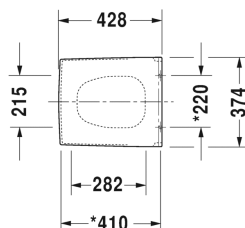

Toilet seat and cover # 006769..00

Toilet seat and cover	Dimension	Weight	Order number
removable, hinges stainless steel, with automatic closure			
Colors			
00 White Alpin 08 Black			
Variant			
		2.500 kg	006769..00
Suitable products			
Toilet close-coupled (without cistern), washdown model, fixings included, UWL class 2, 370 x 630 mm	370 x 630 mm		211609
Toilet wall mounted washdown model, UWL class 1, 370 x 545 mm	370 x 545 mm		221709

All drawings contain the necessary measurements which are subject to standard tolerances. Exact measurements, in particular for customised installation scenarios, can only be taken from the finished ceramic piece.