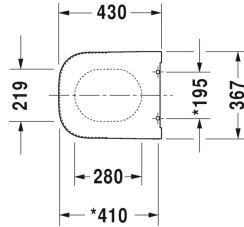

Happy D.2 Toilet seat and cover # 006451..00 / 006451..00

Toilet seat and cover	Dimension	Weight	Order number
removable, hinges stainless steel, without slow close			
Colors			
00 White 13 Anthracite Matt			
Variant			
inside color White, outside color White		6 lb	006451..00
inside color Anthracite Matt, outside color Anthracite Matt		6 lb	006451..00

All drawings contain the necessary measurements which are subject to standard tolerances. They are stated in inch & mm and are non-binding. Exact measurements, in particular for customized installation scenarios, can only be taken from the finished ceramic piece.