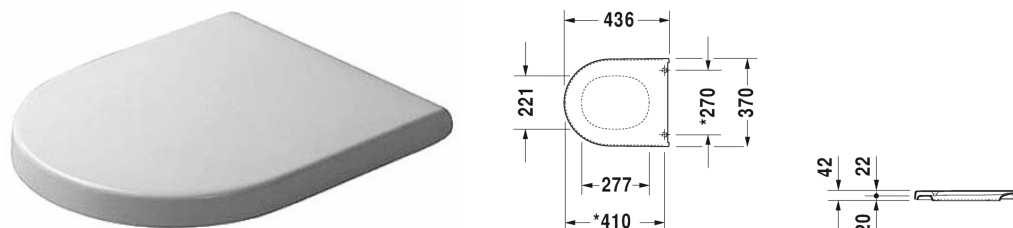

## Toilet seat and cover # 0063810000

Toilet seat and cover	Dimension	Weight	Order number
hinges stainless steel, without automatic closure			
<b>Colors</b>			
00 White Alpin			
<b>Variant</b>			
		2.200 kg	0063810000
<b>Suitable products</b>			
Toilet close-coupled washdown model, (without cistern), fixings included, horizontal outlet, 360 x 655 mm	360 x 655 mm		012609
Toilet close-coupled (without cistern), washdown model, fixings included, 360 x 655 mm	360 x 655 mm		012809
Toilet floor standing for independent water supply, washdown model, fixings included, horizontal outlet, UWL class 2, 6 litre flush, 360 x 560 mm	360 x 560 mm		012409
Toilet wall mounted washdown model, UWL class 1, 360 x 540 mm	360 x 540 mm		220009
Toilet wall mounted Compact washdown model, UWL class 2, 360 x 485 mm	360 x 485 mm		220209
Toilet wall mounted washdown model, Durafix included, UWL class 1, 360 x 540 mm	360 x 540 mm		222509
Toilet wall mounted Compact washdown model, Durafix included, UWL class 1, 360 x 485 mm	360 x 485 mm		222709
Toilet wall mounted Duravit Rimless® rimless, washdown model, Durafix included, UWL class 1, 360 x 540 mm	360 x 540 mm		252709

All drawings contain the necessary measurements which are subject to standard tolerances. Exact measurements, in particular for customised installation scenarios, can only be taken from the finished ceramic piece.