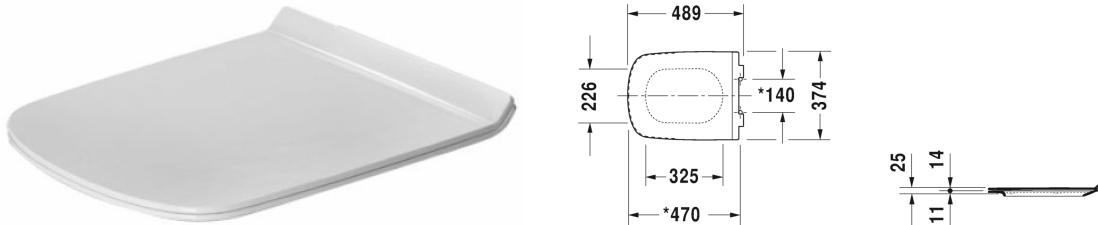

Toilet seat and cover # 0060510000

Toilet seat and cover	Dimension	Weight	Order number
removable, elongated, hinges stainless steel, without automatic closure			
Colors			
00 White Alpin			
Variant			
		3.100 kg	0060510000
Suitable products			
Toilet wall mounted washdown model, Durafix included, UWL class 1, 370 x 620 mm	370 x 620 mm		253709
Toilet close-coupled (without cistern), washdown model, Outlet for Vario connector set, for horizontal and vertical outlet, length adjustable from 70 - 170 mm, and vario connecting bend, vertical outlet from 170 - 220 mm, fixings included, UWL class 1, 370 x 700 mm	370 x 700 mm		215609
Toilet wall mounted Duravit Rimless® rimless, washdown model, Durafix included, UWL class 1, 370 x 620 mm	370 x 620 mm		254209
Toilet wall mounted Duravit Rimless® rimless, washdown model, suitable for barrier-free applications, Projection 700 mm, Durafix included, UWL class 1, 4,5 litre flush, 370 x 700 mm	370 x 700 mm		255909

All drawings contain the necessary measurements which are subject to standard tolerances. Exact measurements, in particular for customised installation scenarios, can only be taken from the finished ceramic piece.