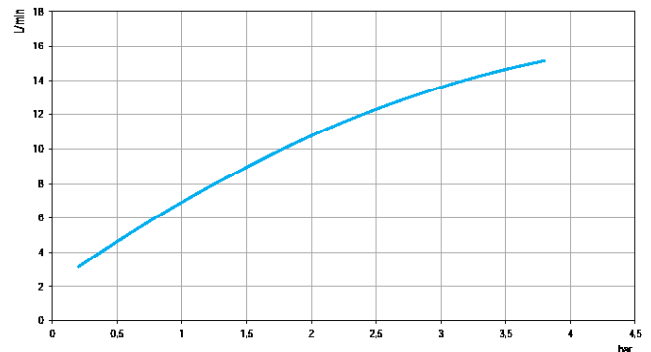

RATED FLOW CURVE

TECHNICAL SPECIFICATION

PRESSURE CLASS OF	0,2 - 4 Bar
GAUGE	1/2" (DN15)
COMPOSITION	Copper Alloy, Plastic Engineering, Elastomers, Electronic Components and Stainless Steel.
MAXIMUM WATER TEMPERATURE	40°C
COMPLEMENTS	Accompanies Flow Regulator Register (RRV).