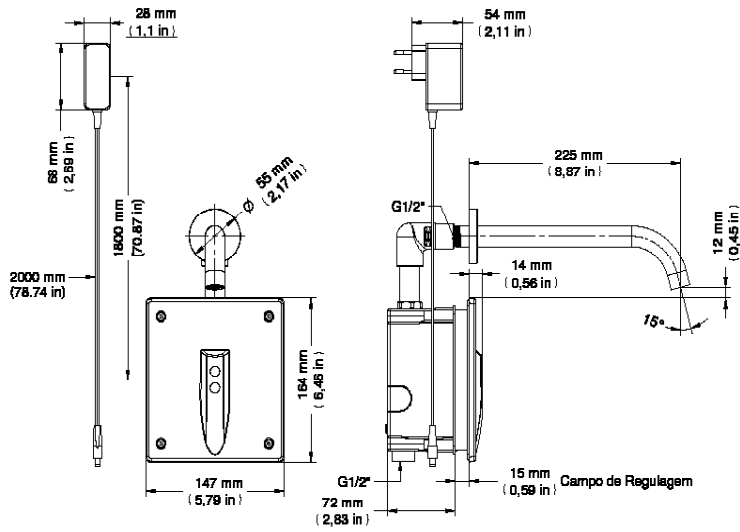

PRESSURE CLASS OF	0,2 - 4 Bar
GAUGE	1/2" (DN15)
COMPOSITION	Copper Alloy, Plastic Engineering, Elastomers, Electronic Components and Stainless Steel.
MAXIMUM WATER TEMPERATURE	40°C
COMPLEMENTS	Accompanies Flow Regulator Register (RRV).

DIMENSIONS

SPARE PARTS

POS	CODE	DESCRIPTION
1	00483700	Kit Inserto de Retenção Mont
2	00065600	Kit Porta Filtro M24
3	20992100	Kit Chave AR
4	00279300	Kit Anel Ret (0)19
5	00067800	Kit Porca União R3/4x1/2
6	00240100	Kit Val Sol DocolEletric
7	00428100	Kit Anel Ret (0)23
8	00069706	Kit Porca Fix R3/4
9	00484600	Kit Sensor Mini Lav Emb DocolEletric
10	00240300	Kit Fonte DocolEletric
11	00488400	Kit Diafragma/Piloto Val Sol DocolEletric
12	00483800	Kit Canopla DocolSensor
13	00402500	Kit Arejador Embutido TJ
14	00417600	Kit Chave Arejador Cache TJ