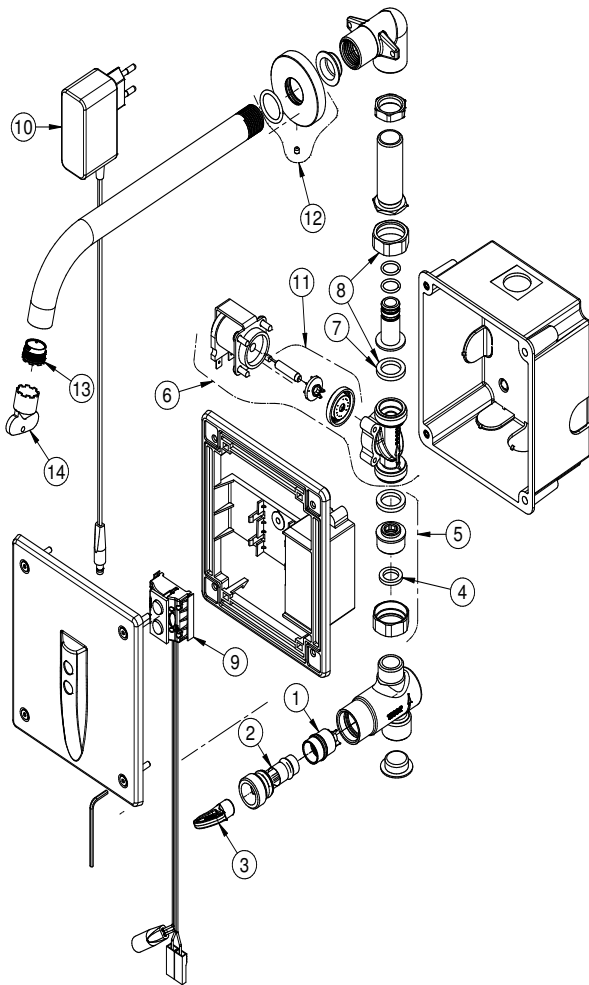

PRESSURE CLASS OF	0,2 - 4 Bar
GAUGE	1/2" (DN15)
COMPOSITION	Copper Alloy, Plastic Engineering, Elastomers, Electronic Components and Stainless Steel.
MAXIMUM WATER TEMPERATURE	40°C
COMPLEMENTS	Accompanies Flow Regulator Register (RRV).

DIMENSIONS

SPARE PARTS

POS	CODE	DESCRIPTION
1	00483700	Kit Inserto de Retenção Mont
2	00065600	Kit Porta Filtro M24
3	20992100	Kit Chave AR
4	00279300	Kit Anel Ret (0)19
5	00067800	Kit Porca União R3/4x1/2
6	00240100	Kit Val Sol DocolEletric
7	00428100	Kit Anel Ret (0)23
8	00069706	Kit Porca Fix R3/4
9	00484600	Kit Sensor Mini Lav Emb DocolEletric
10	00240300	Kit Fonte DocolEletric
11	00488400	Kit Diafragma/Piloto Val Sol DocolEletric
12	00483800	Kit Canopla DocolSensor
13	00402500	Kit Arejador Embutido TJ
14	00417600	Kit Chave Arejador Cache TJ