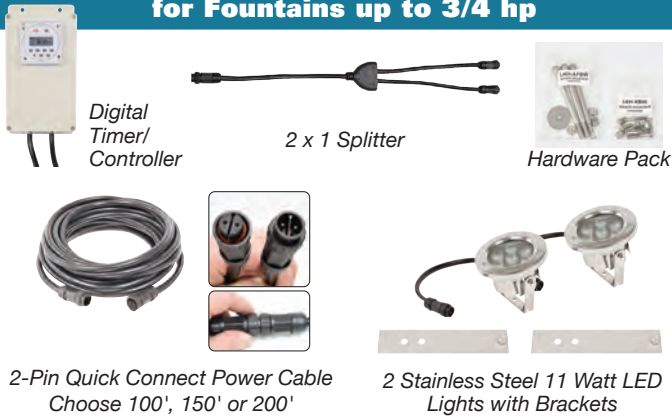

EasyPro Floating Fountain Heads

Works well with most common fountains. Slight on-site hardware modification may be needed.

3 Light Kit
Shown with Kasco
1 hp Fountain

Reliable • Affordable • Attractive
AquaFountain!™

Best value on the market!

Pre-assembled
Ready to install
Comes with two spray pattern nozzles

EasyPro™
+ pond products

800-448-3873

EASYPRO.COM

What's in a Kit

2 LED Light Kit for Fountains up to 3/4 hp

3 LED Light Kit for Fountains up to 2 hp

4 LED Light Kit for Fountains up to 3 hp

6 LED Light Kit for 3 hp to 5 hp Fountains

Warm White Fountain Light Kit Specifications

Controller/Transformer

- 115 volt, 60hz input, 12 volt AC output
- Includes built in voltage regulator for cables up to 400' long
- Digital timer with 16 on/off settings and manual override
- Outdoor rated