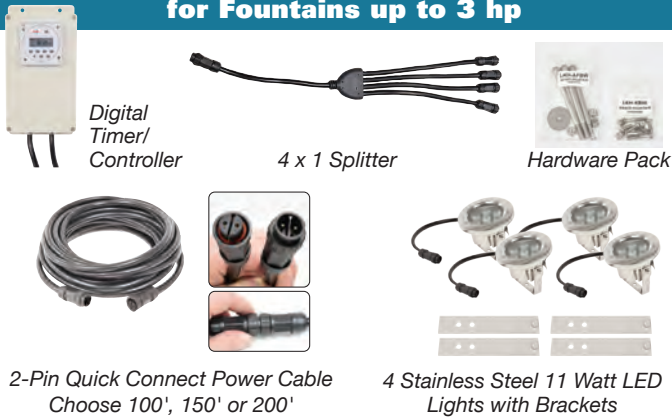

EasyPro Floating Fountain Heads

Works well with most common fountains. Slight on-site hardware modification may be needed.

3 Light Kit
Shown with Kasco
1 hp Fountain

Reliable • Affordable • Attractive
AquaFountain!™

Best value on the market!

Pre-assembled
Ready to install
Comes with two spray pattern nozzles

EasyPro™
+ pond products

800-448-3873

EASYPRO.COM

What's in a Kit

2 LED Light Kit for Fountains up to 3/4 hp

3 LED Light Kit for Fountains up to 2 hp

4 LED Light Kit for Fountains up to 3 hp

6 LED Light Kit for 3 hp to 5 hp Fountains

Warm White Fountain Light Kit Specifications

Controller/Transformer

- 115 volt, 60hz input, 12 volt AC output
- Includes built in voltage regulator for cables up to 400' long
- Digital timer with 16 on/off settings and manual override
- Outdoor rated