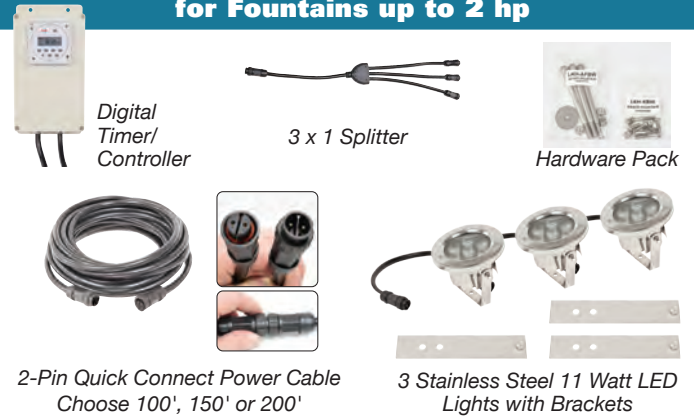

Best value on the market!

Pre-assembled
Ready to install
Comes with two spray pattern nozzles

EasyPro™
+ pond products

800-448-3873

EASYPRO.COM

What's in a Kit

2 LED Light Kit for Fountains up to 3/4 hp

3 LED Light Kit for Fountains up to 2 hp

4 LED Light Kit for Fountains up to 3 hp

6 LED Light Kit for 3 hp to 5 hp Fountains

Warm White Fountain Light Kit Specifications

Controller/Transformer

- 115 volt, 60hz input, 12 volt AC output
- Includes built in voltage regulator for cables up to 400' long
- Digital timer with 16 on/off settings and manual override
- Outdoor rated