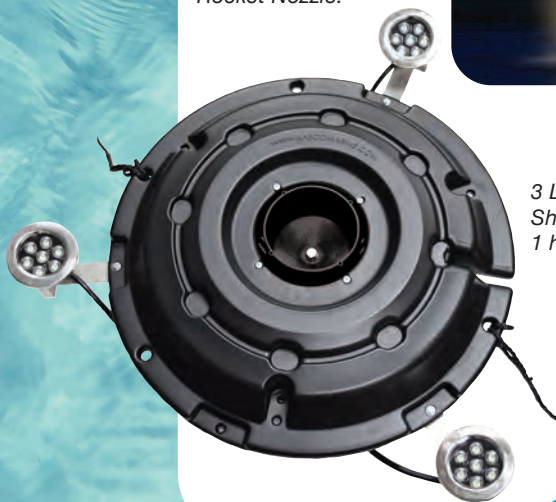

BRIGHT IDEA!

AquaShine™ LED Fountain Lights

Radiant warm white LED fountain light kits that bring your fountain to life when the sun goes down.

- Stainless steel 11 watt LED lights have quick connect plugs on controller, cables and lights for easy assembly
- Stainless steel housing, mounting brackets and hardware
- Weather resistant digital timer/controller
- Three year warranty

Shown above with EasyPro's Aqua Fountain and Narrow Umbrella Nozzle.
Shown on right with EasyPro's Aqua Fountain and Rocket Nozzle.

2, 3, 4 and 6 Light Kits designed for use with

Kasco Fountains

EasyPro Aqua Fountains

EasyPro Floating Fountain Heads

Works well with most common fountains. Slight on-site hardware modification may be needed.

3 Light Kit
Shown with Kasco
1 hp Fountain

Reliable • Affordable • Attractive
AquaFountain!™

Stainless Steel Light

- 12 volt AC input, 11.5 watts per fixture
- 22.5 degree beam angle
- 2750K color temperature
- 147 lumens per watt, 1690 lumens per fixture
- Stainless steel housing
- Epoxy filled fixture with pigtail and waterproof quick connect end