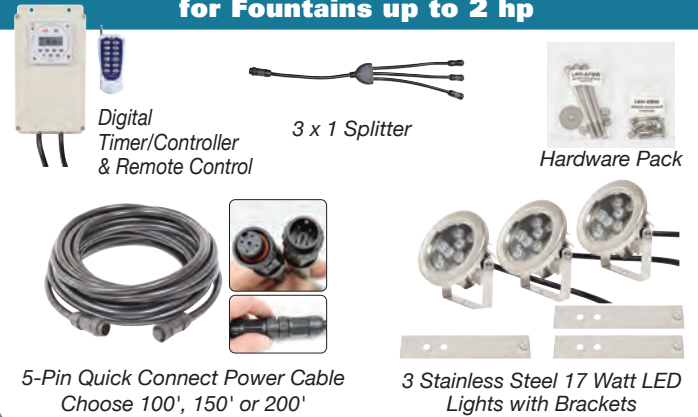

Shown on the Kasco 1 hp Fountain

Reliable • Affordable • Attractive
AquaFountain!™

Best value on the market!

Pre-assembled
Ready to install
Comes with two spray pattern nozzles

EasyPro™
pond products

800-448-3873

EASYPRO.COM

What's in a Kit

2 LED Light Kit for Fountains up to 3/4 hp

3 LED Light Kit for Fountains up to 2 hp

4 LED Light Kit for Fountains up to 3 hp

6 LED Light Kit for 3 hp to 5 hp Fountains

Color Changing Fountain Light Kit Specifications

Controller/Transformer

- 115 volt, 60hz input, 24 volt DC output
- Includes built in voltage regulator for cables up to 400' long
- Digital timer with 16 on/off settings and manual override
- Remove control with up to a 1000' range
- Outdoor rated

Stainless Steel Light

- Corrosion resistant stainless steel housing, bracket and hardware
- Epoxy filled fixtures
- Pigtail with 5 pin, quick connect end
- Waterproof connections
- Dimmable, 24 volt DC
- 17.5 Watts (maximum with full color mix)
- RGBW for color mixing and true warm white color option