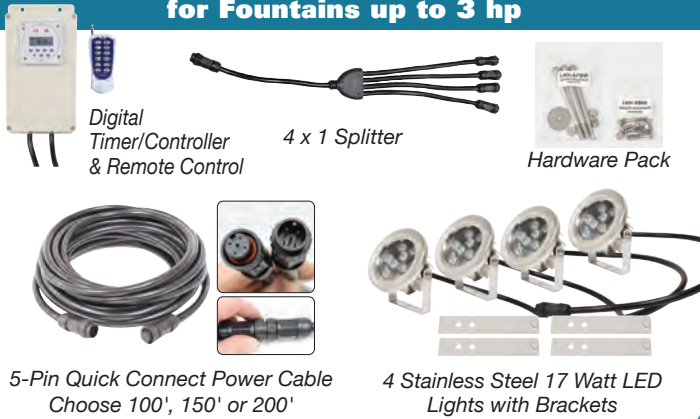

EASYPRO.COM

What's in a Kit

2 LED Light Kit for Fountains up to 3/4 hp

3 LED Light Kit for Fountains up to 2 hp

4 LED Light Kit for Fountains up to 3 hp

6 LED Light Kit for 3 hp to 5 hp Fountains

Color Changing Fountain Light Kit Specifications

Controller/Transformer

- 115 volt, 60hz input, 24 volt DC output
- Includes built in voltage regulator for cables up to 400' long
- Digital timer with 16 on/off settings and manual override
- Remove control with up to a 1000' range
- Outdoor rated

Stainless Steel Light

- Corrosion resistant stainless steel housing, bracket and hardware
- Epoxy filled fixtures
- Pigtail with 5 pin, quick connect end
- Waterproof connections
- Dimmable, 24 volt DC
- 17.5 Watts (maximum with full color mix)
- RGBW for color mixing and true warm white color option