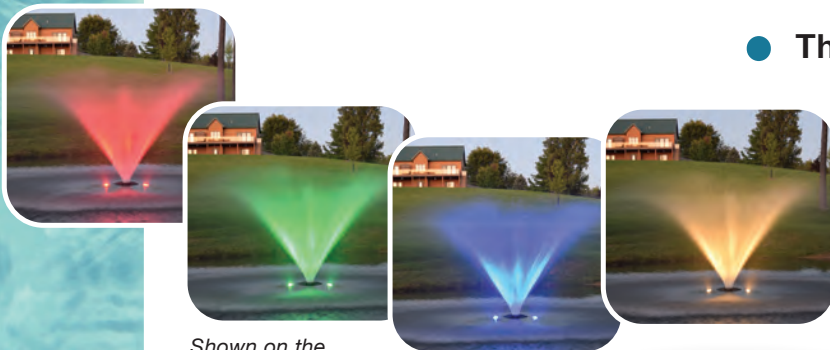

SHINE ON!

AquaShine™ LED Fountain Lights

Brilliant, color changing LED fountain light kits that make your fountain dazzle when the sun goes down!

- Stainless steel 17 watt LED lights have both true warm white diodes and color changing diodes
- Quick connect plugs on controller, cables and lights for easy assembly
- Stainless steel housing, mounting brackets and hardware
- Weather resistant digital timer/controller with remote control makes selecting a color and adjusting the brightness easy.
- Remote control works up to 1000' away!
- Seven solid colors plus several pre-programmed sequences with additional colors
- 2, 3, 4 and 6 light kits available
- Three year warranty

Shown with the Aqua Fountain Narrow Umbrella Nozzle

2, 3, 4 and 6 Light Kits designed for use with

Kasco Fountains

EasyPro Aqua Fountains

EasyPro Floating Fountain Heads

Works well with most common fountains. Slight on-site hardware modification may be needed.