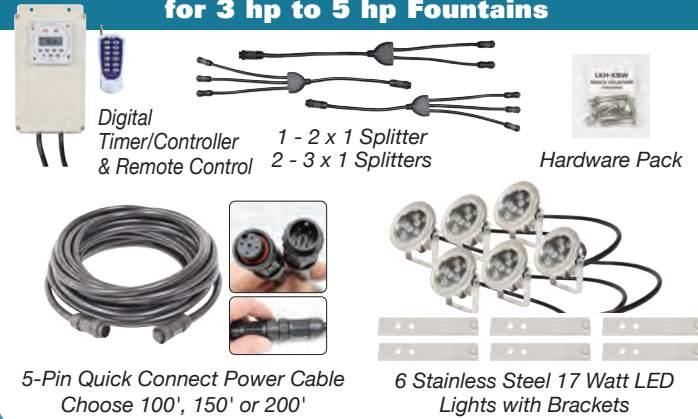

EASYPRO.COM

What's in a Kit

2 LED Light Kit for Fountains up to 3/4 hp

3 LED Light Kit for Fountains up to 2 hp

4 LED Light Kit for Fountains up to 3 hp

6 LED Light Kit for 3 hp to 5 hp Fountains

Color Changing Fountain Light Kit Specifications

Controller/Transformer

- 115 volt, 60hz input, 24 volt DC output
- Includes built in voltage regulator for cables up to 400' long
- Digital timer with 16 on/off settings and manual override
- Remove control with up to a 1000' range
- Outdoor rated

Stainless Steel Light

- Corrosion resistant stainless steel housing, bracket and hardware
- Epoxy filled fixtures
- Pigtail with 5 pin, quick connect end
- Waterproof connections
- Dimmable, 24 volt DC
- 17.5 Watts (maximum with full color mix)
- RGBW for color mixing and true warm white color option