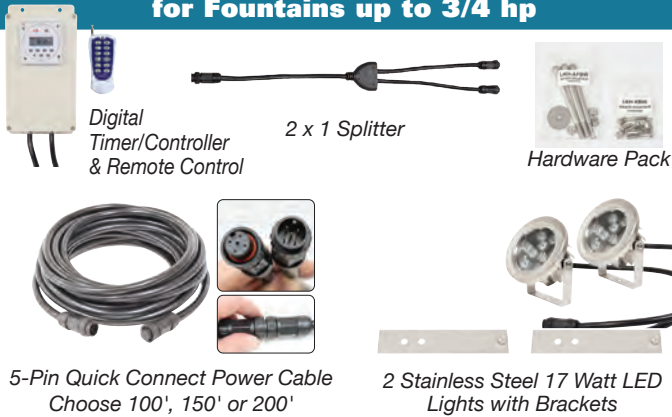

Shown on the Kasco 1 hp Fountain

Reliable • Affordable • Attractive
AquaFountain!™

Best value on the market!

Pre-assembled
Ready to install
Comes with two spray pattern nozzles

EasyPro™
pond products

800-448-3873

EASYPRO.COM

What's in a Kit

2 LED Light Kit for Fountains up to 3/4 hp

3 LED Light Kit for Fountains up to 2 hp

4 LED Light Kit for Fountains up to 3 hp

6 LED Light Kit for 3 hp to 5 hp Fountains

Color Changing Fountain Light Kit Specifications

Controller/Transformer

- 115 volt, 60hz input, 24 volt DC output
- Includes built in voltage regulator for cables up to 400' long
- Digital timer with 16 on/off settings and manual override
- Remove control with up to a 1000' range
- Outdoor rated

Stainless Steel Light

- Corrosion resistant stainless steel housing, bracket and hardware
- Epoxy filled fixtures
- Pigtail with 5 pin, quick connect end
- Waterproof connections
- Dimmable, 24 volt DC
- 17.5 Watts (maximum with full color mix)
- RGBW for color mixing and true warm white color option