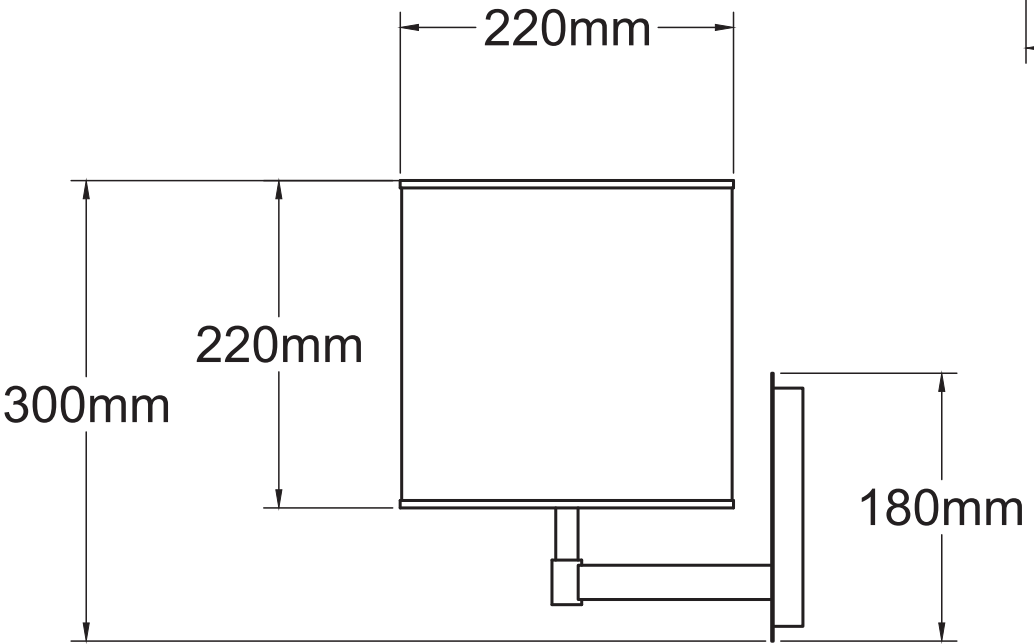

lighting **ABOUT SPACE**

ZEN

110mm

220mm

220mm

300mm

180mm