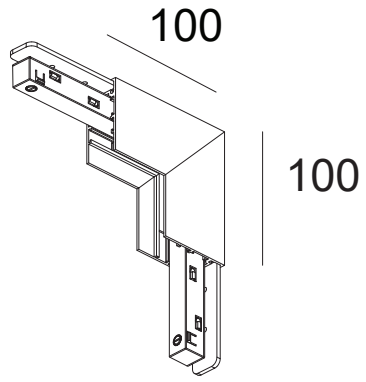

lighting **ABOUT SPACE**  
TRIMLESS CONNECTOR

V Corner

H Corner

E Corner

Suspension Cable

L2000

22.5