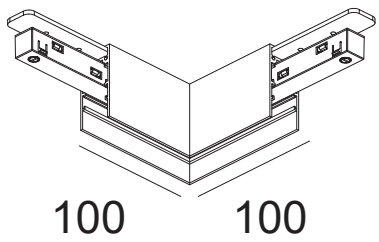

lighting **ABOUT SPACE**  
TRIMLESS CONNECTOR

V Corner

H Corner

E Corner

Suspension Cable

L2000

22.5