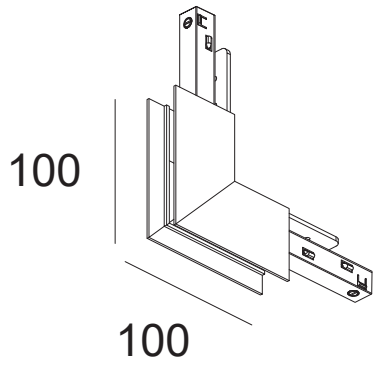

lighting **ABOUT SPACE**  
TRIMLESS CONNECTOR

V Corner

H Corner

E Corner

Suspension Cable

L2000

22.5