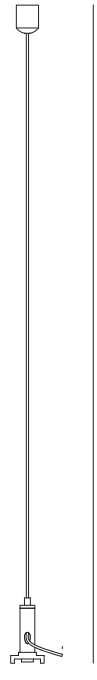

lighting **ABOUT SPACE**  
TRIMLESS CONNECTOR

V Corner

H Corner

E Corner

Suspension Cable

L2000

22.5