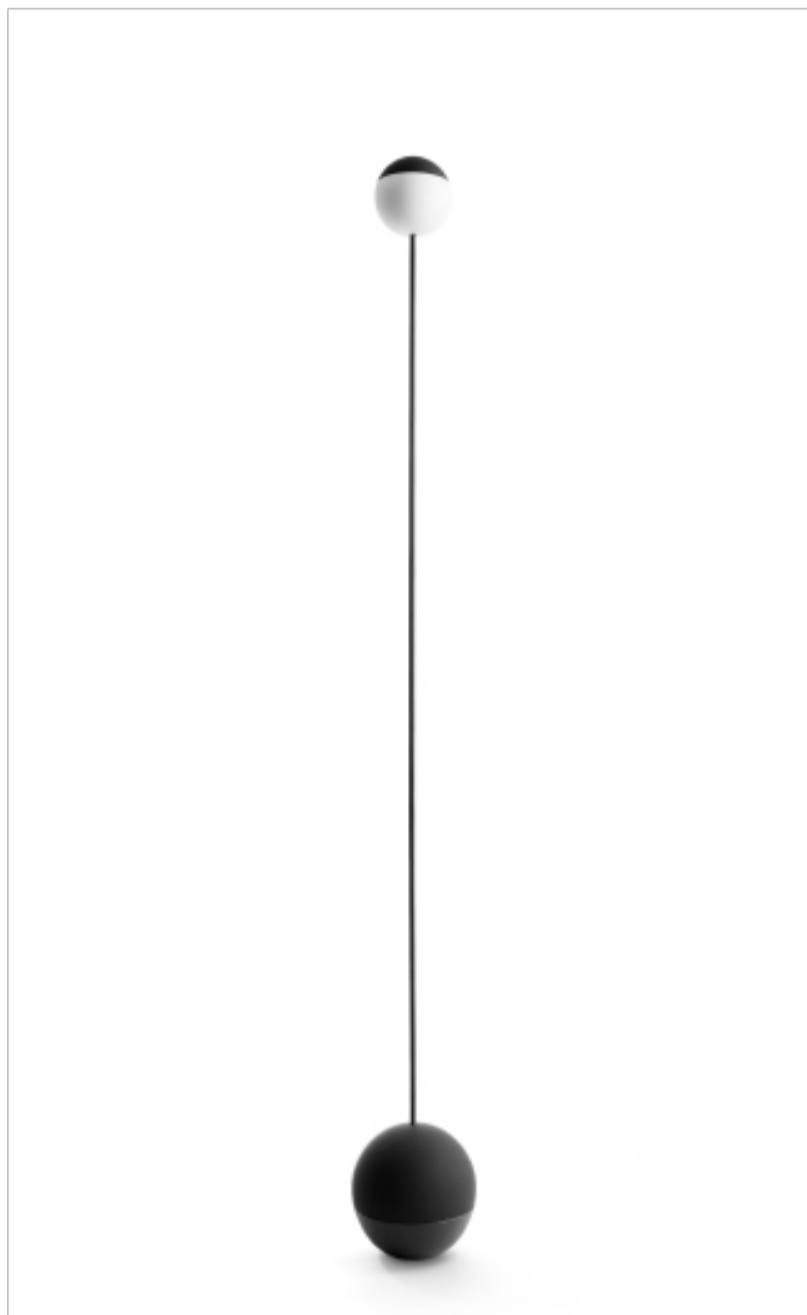

Made by Pen

SWAY | Nick Rennie

Sway mobile floor light

Sway contemporises the floor lamp category achieving a beautiful blend of technology, function and design. It is award-winning, rechargeable, portable, and able to be used indoor and outdoor. The globular base which teeters back and forth when knocked, delivers an unexpected playful edge.

Dimensions

Light diameter:	125mm
Base diameter:	200mm
Height:	1800mm

Component Materials

Silicone light casing, carbon steel rod, aluminum and silicone base

Colours

Black and white

Light Fitting

Globe	LED
-------	-----

Watt Indication

Minimum	4W
Maximum	7W

LUX indication (5 touch light settings)

Warm Low 28 | White Low 28 | Medium Warm 34 | Natural 40 | Natural Bright 70

Certifications

Outdoor	IP54
EU	CE certification