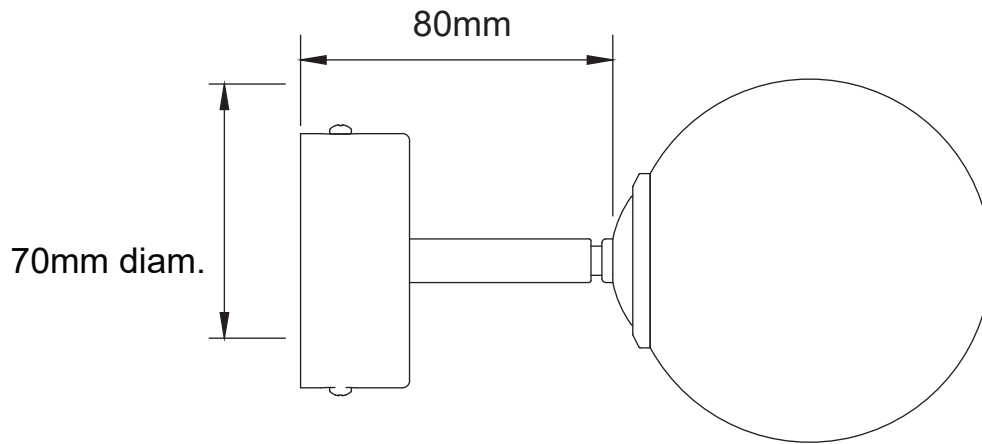

STALK WALL LED

Glass diam. 100mm - 120mm