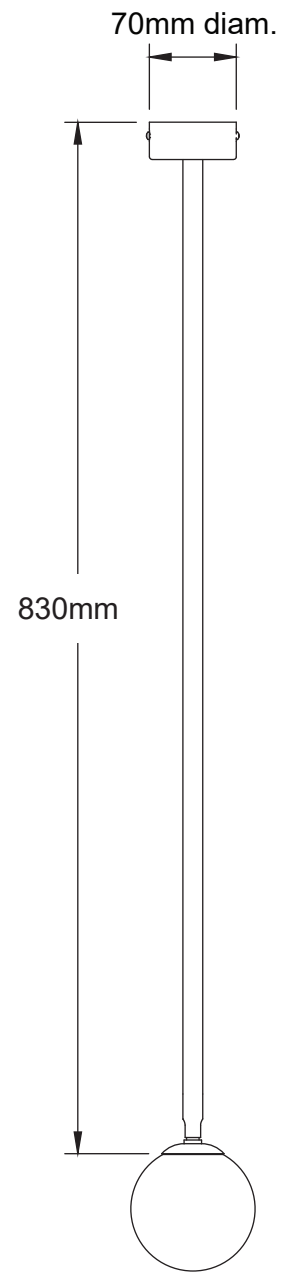

STALK LED

Glass diam.
100mm - 120mm