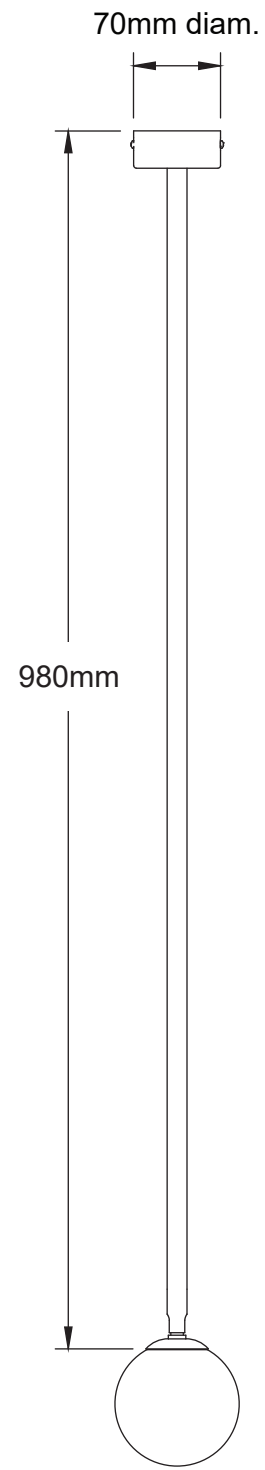

STALK LED

Glass diam.
100mm - 120mm