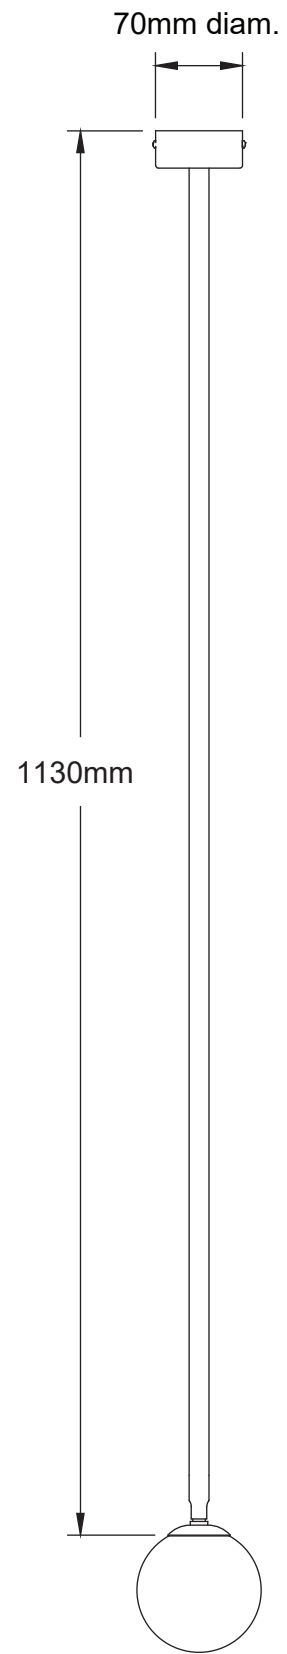

STALK LED

Glass diam.
100mm - 120mm