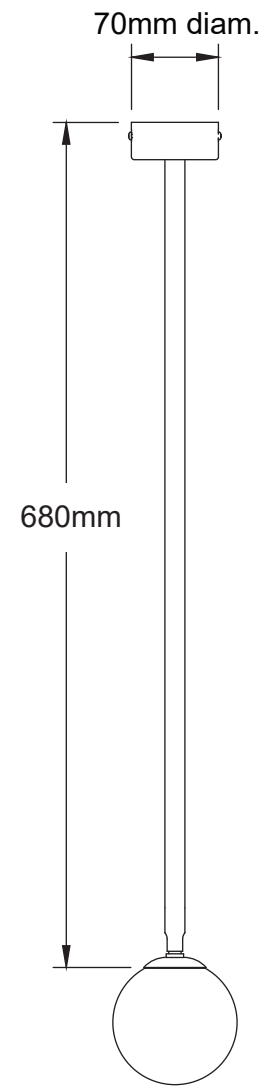

STALK LED

Glass diam.
100mm - 120mm