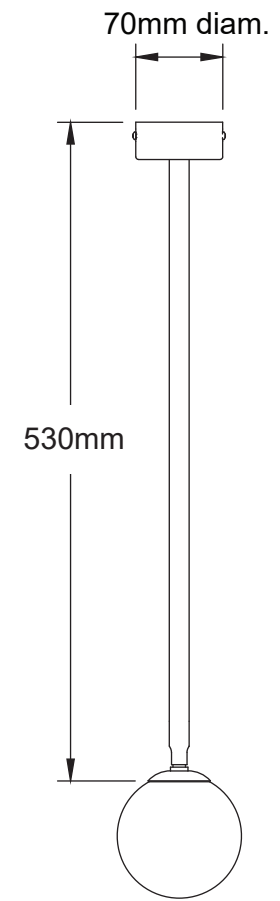

STALK LED

Glass diam.
100mm - 120mm