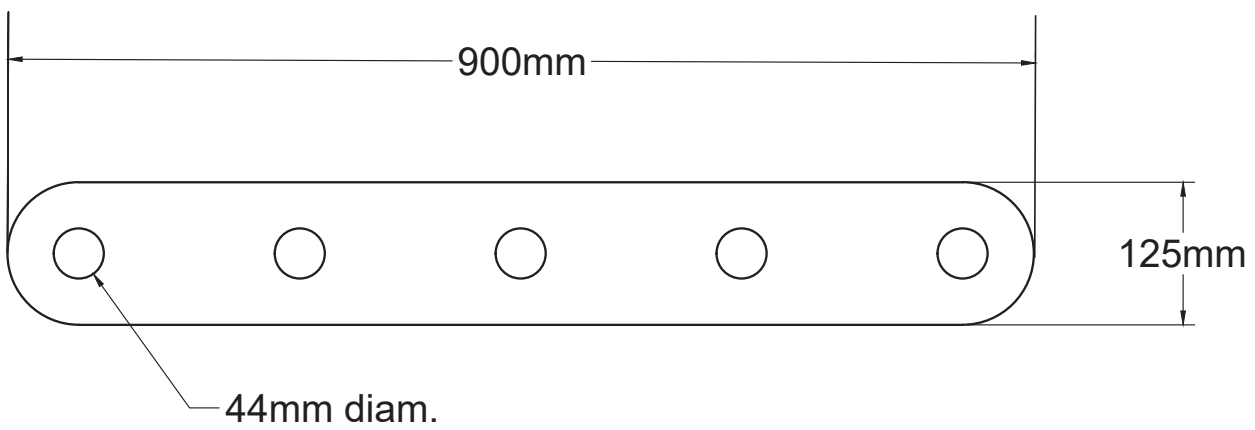

lighting
**ABOUT
SPACE**
NIKA 5 STRAIGHT

Thickness = 1.2mm