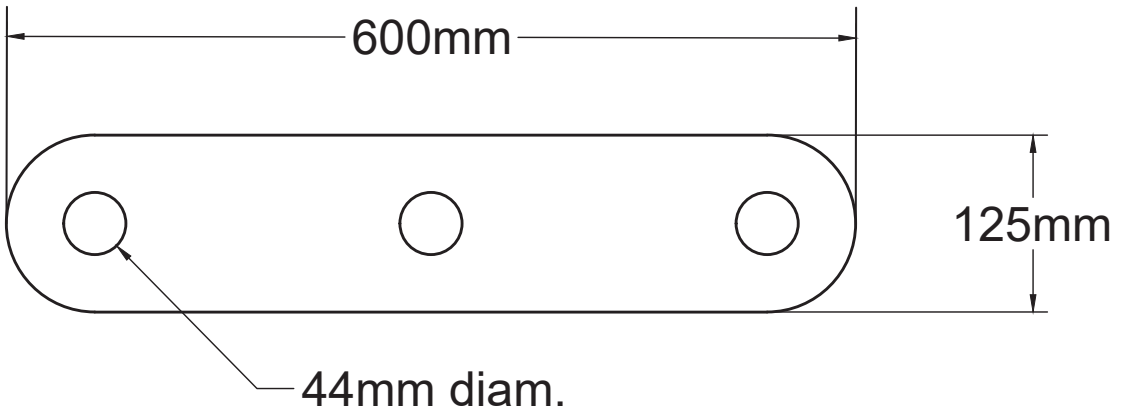

lighting

ABOUT SPACE

NIKA 3 STRAIGHT

Thickness = 1.2mm