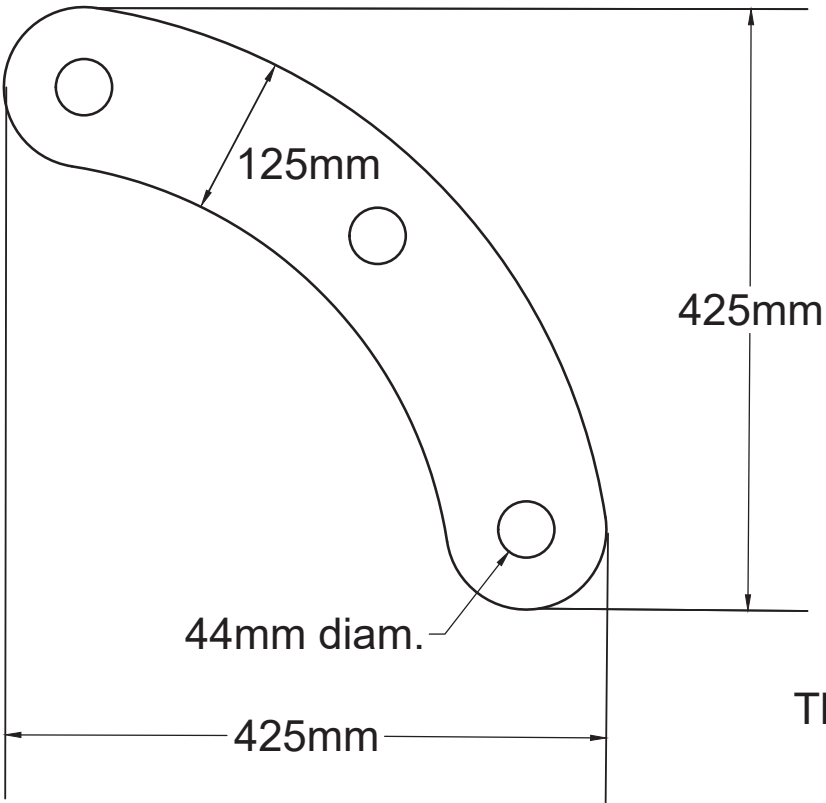

lighting
**ABOUT
SPACE**

NIKA 3 CURVED

Thickness = 1.2mm