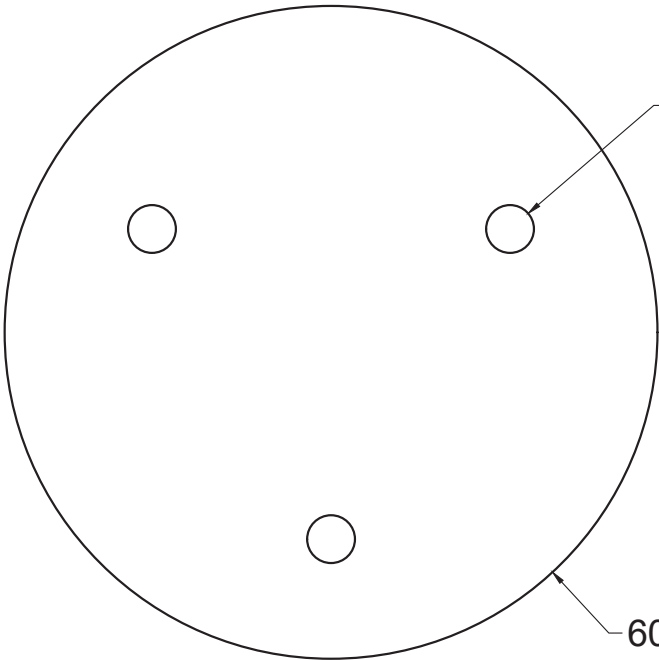

lighting

ABOUT SPACE

NIKA 3 CIRCLE

44mm diam.

600mm diam.

Thickness = 1.2mm