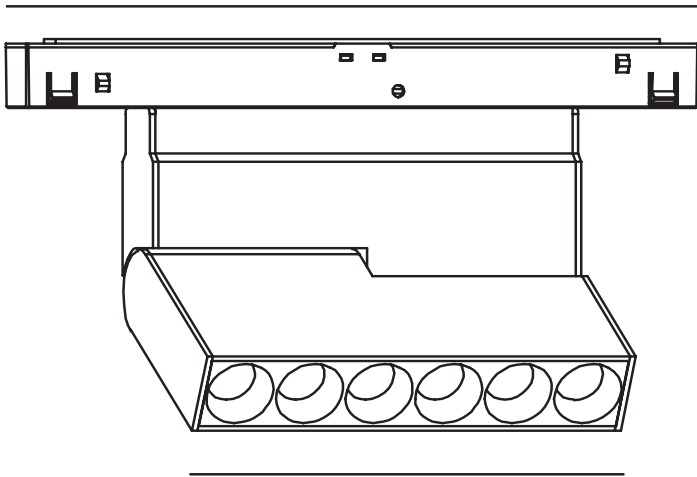

lighting **ABOUT
SPACE**
MAG 2.0 TUCK ADJ

183.5

120

117

183.5

120

231