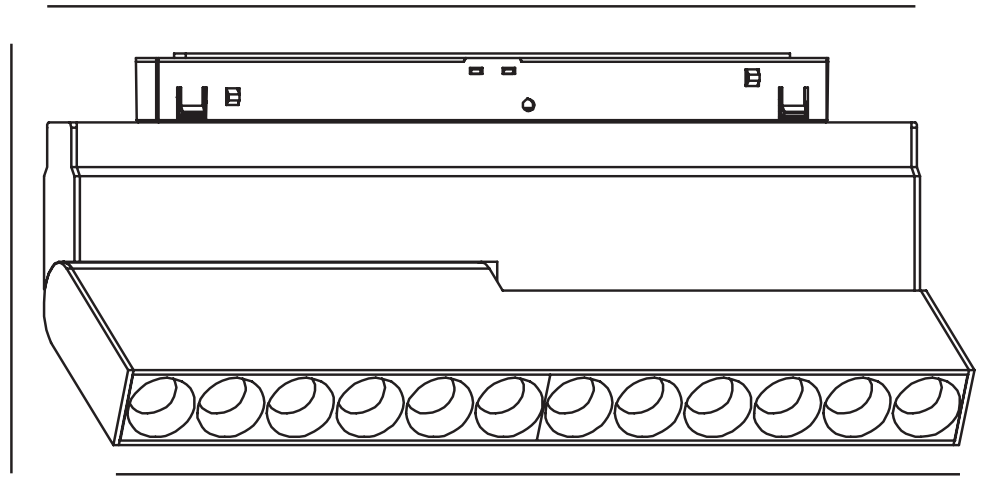

lighting **ABOUT
SPACE**
MAG 2.0 TUCK ADJ

183.5

120

117

183.5

120

231