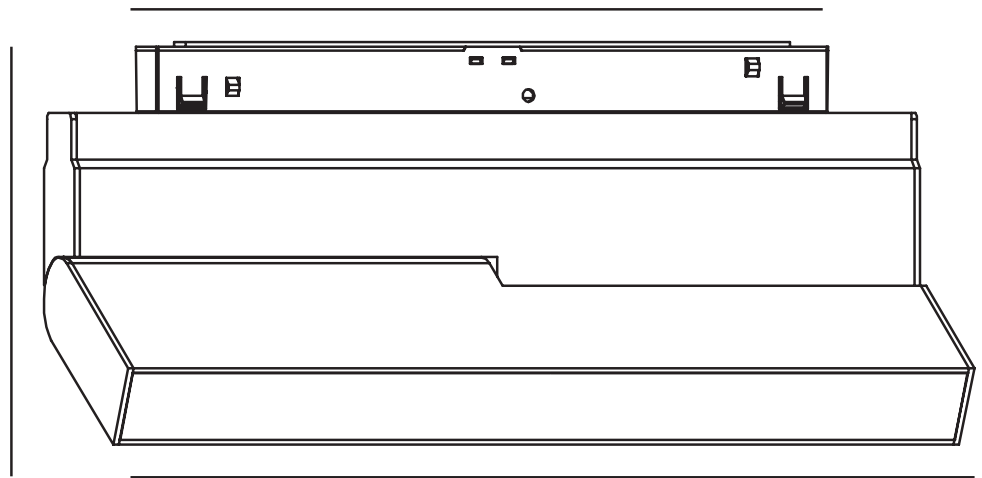

lighting **ABOUT  
SPACE**

MAG 2.0 CCT TUCK ADJ

183.5

120

117

183.5

120

231