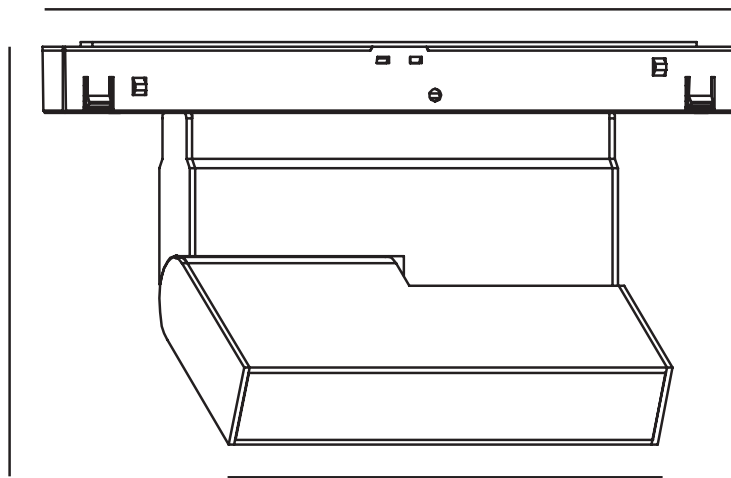

lighting **ABOUT  
SPACE**

MAG 2.0 CCT TUCK ADJ

183.5

120

117

183.5

120

231