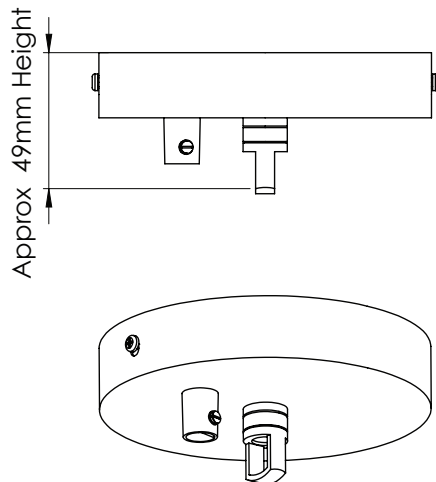

## PICK THE CHAINS

Attached Point-  
To Ceiling plate and Opal Glass BALL

+ Ceiling plate