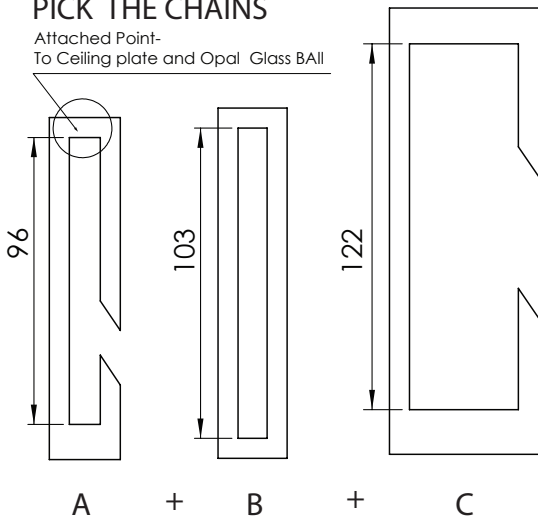

## PICK THE CHAINS

Attached Point-  
To Ceiling plate and Opal Glass BALL

+ Ceiling plate