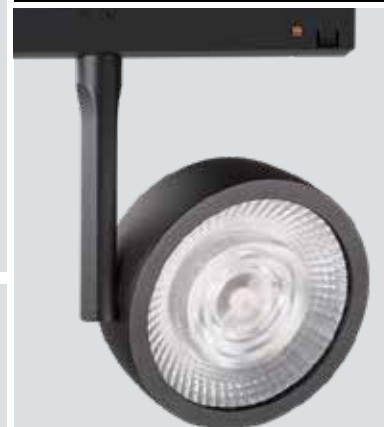

MAGUS 2.0 10W LINEAR BT

●○
MAGUS 2.0
10W DOTS BK BT

●○
MAGUS 2.0 20W DOTS BK BT

MAGUS 2.0
MAGNETIC

ABOUT
SPACE
lighting

●○
MAGUS 2.0
20W FLAT SPOT BT

MAGUS
DIRECT &
SPACELINE

ABOUT
SPACE
lighting