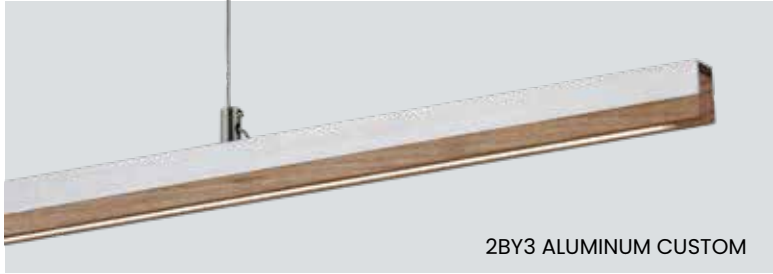

ABOUT SPACE lighting

MINIDOT

SENIOR ○●

FOCUS

LEDON

BLADE IP65

MINIDOT ○●

2BY3 ALUMINUM CUSTOM