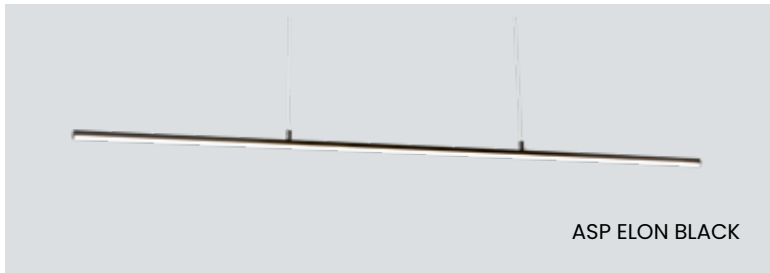

ASP LIPSON

RAYDON

PROJECT:
INTERMAIN-87 Marsden
PHOTOGRAPHY:
Simon Whitbread