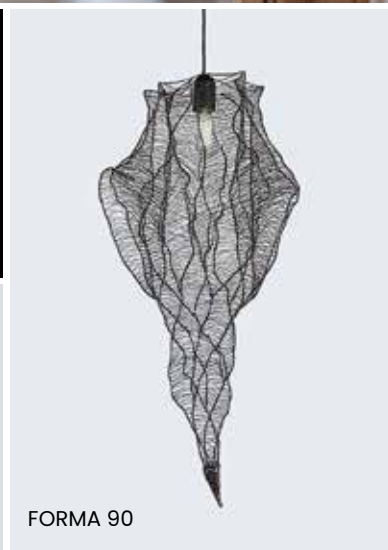

**WIRE
PENDANTS** | **ABOUT
SPACE**
lighting