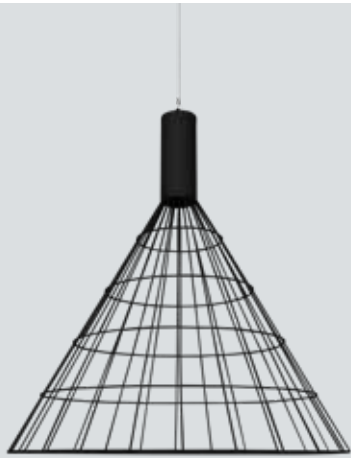

WAVE

JBO ● ○

INTEGRA

CABLE MANAGEMENT WALL PLATE

CASCADE 12 ● ○

PENDANT
LIGHTS

ABOUT
SPACE
lighting

KON ● ○