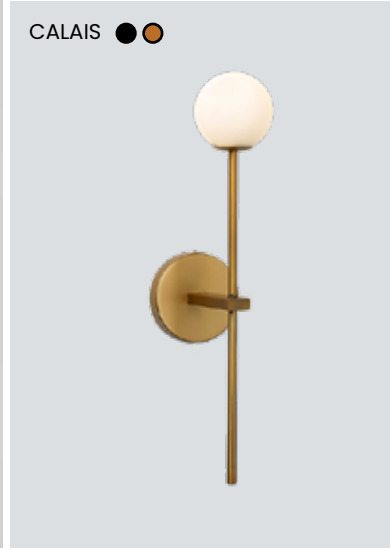

DARLA

CALAIS ●●○

ZEN ●●○

INDOOR
WALL
LIGHTS |
ABOUT
SPACE
lighting

SEEMA

RIPPLES

GRID

COLUMN