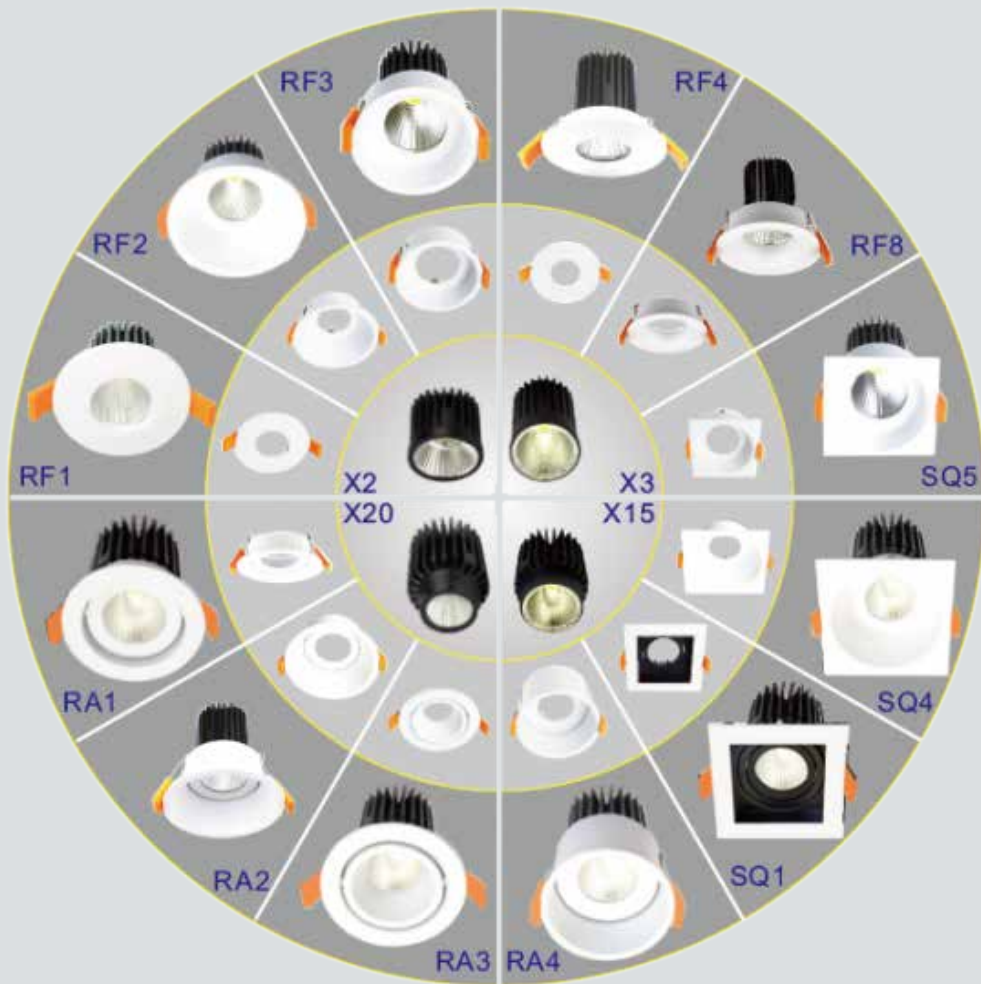

LEGO ○●●

BEAM ○●●

EVOLITE 13W

EVOLITE 7W

EVOLITE

ABOUT
SPACE
lighting

RF1 WH

VARIOUS MODULE
COMBINATIONS