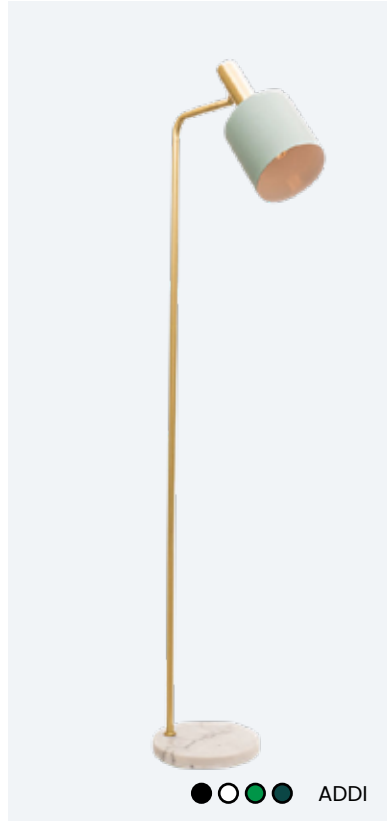

GLASS
PENDANTS | **ABOUT**
SPACE
lighting

BELLA 400 CLEAR

BELLA 330 SMOKE

SODA GREEN

● ○ ● ● ADDI

● ● CATERPILLAR

INARI

● ● DUPLO