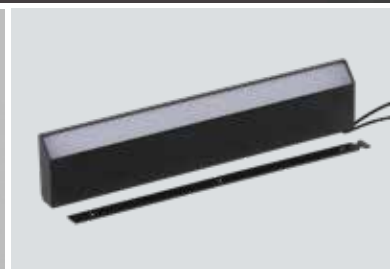

MAGUS
DIRECT &
SPACELINE

ABOUT
SPACE
lighting

MAGUS DIRECT WALL DIRECTED