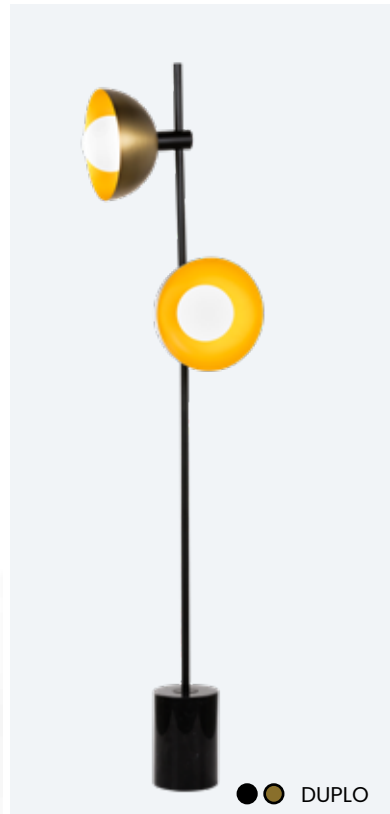

GLASS
PENDANTS | **ABOUT**
SPACE
lighting

BELLA 400 CLEAR

BELLA 330 SMOKE

SODA GREEN

● ○ ● ● ADDI

● ● CATERPILLAR

INARI

● ● DUPLO