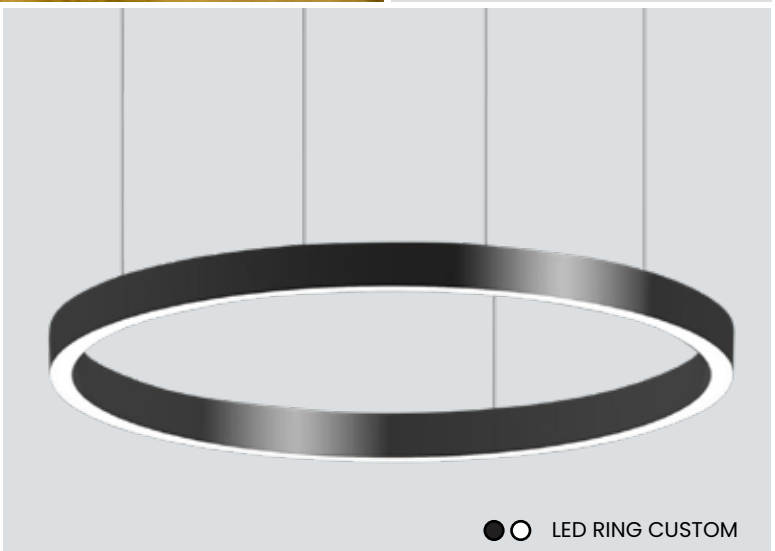

WIND CUSTOM
●●●●●●●●●●

●●○ SATURN 1

●○ LED RING CUSTOM