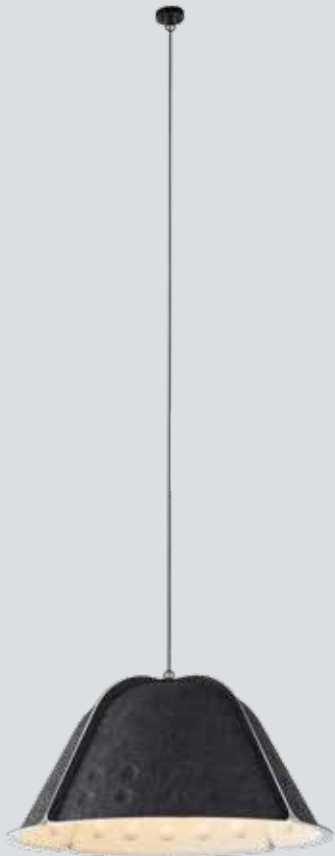

FADE

PROJECT:
Indooroopilly Homes
DESIGNER/BUILDER:
Flascon Construction Group

ACUDISC
WITH MIC

Plaster Fade – DIY and paint your look.