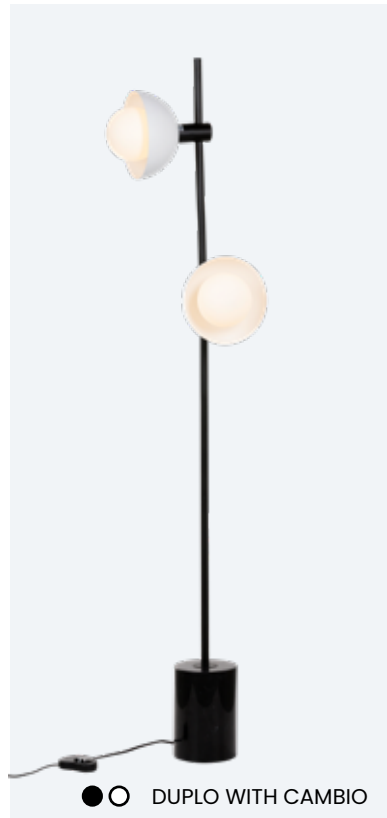

● ○ DUPLO WITH CAMBIO