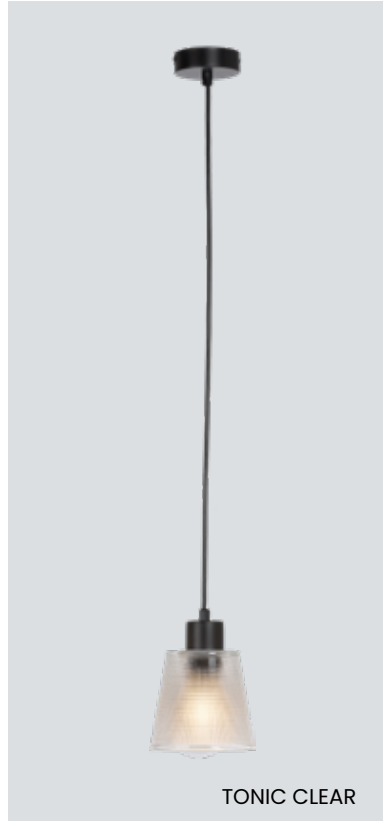

GLASS
PENDANTS | **ABOUT**
SPACE
lighting