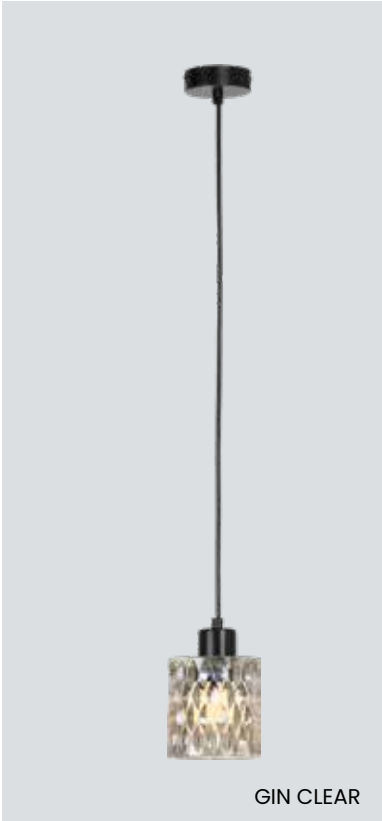

GIN CLEAR

GLASS
PENDANTS | **ABOUT**
SPACE
lighting