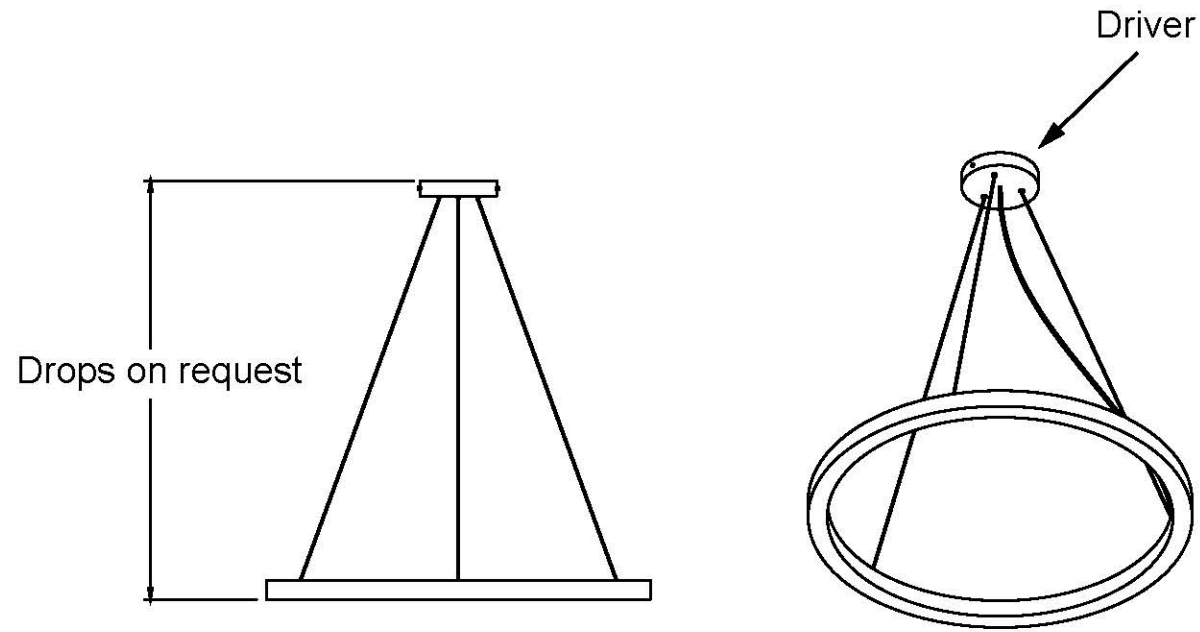

*Diameter 450-1200 (3 hanging cables/4 hanging cables), 1540-2440 (4 hanging cables), 3040 (6 hanging cables), 4050-5040 (8 hanging cables), 6040-7040 (12 hanging cables).

*LED driver for option C & D can be placed up to 10m away.

OPTION A

*Only available up to 1200mm diam.

OPTION B

OPTION C

OPTION D