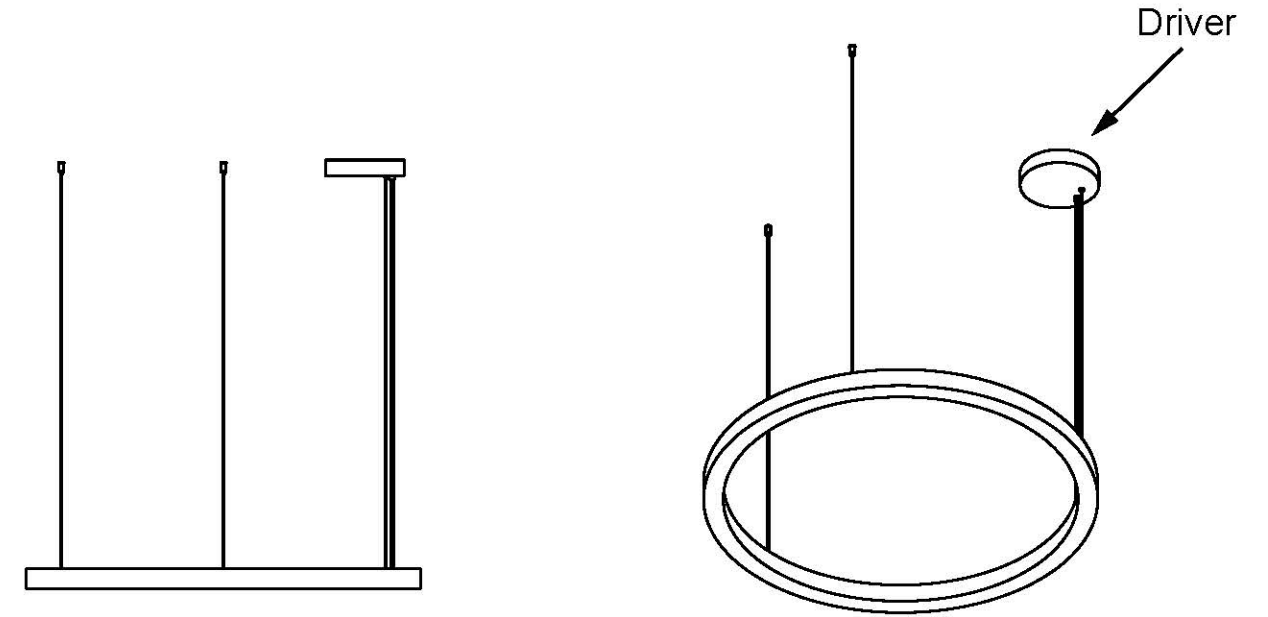

*Diameter 450-1200 (3 hanging cables/4 hanging cables), 1540-2440 (4 hanging cables), 3040 (6 hanging cables), 4050-5040 (8 hanging cables), 6040-7040 (12 hanging cables).

*LED driver for option C & D can be placed up to 10m away.

OPTION A

*Only available up to 1200mm diam.

OPTION B

OPTION C

OPTION D