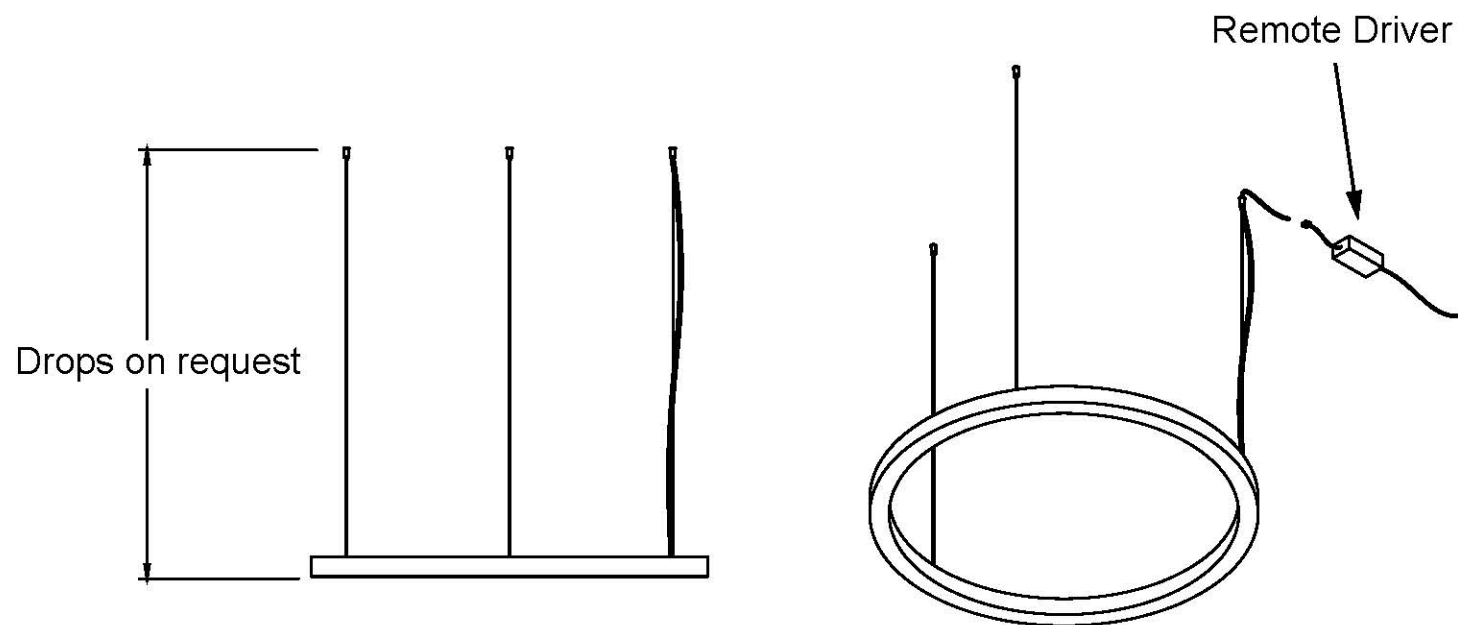

*Diameter 450-1200 (3 hanging cables/4 hanging cables), 1540-2440 (4 hanging cables), 3040 (6 hanging cables), 4050-5040 (8 hanging cables), 6040-7040 (12 hanging cables).

*LED driver for option C & D can be placed up to 10m away.

OPTION A

*Only available up to 1200mm diam.

OPTION B

OPTION C

OPTION D