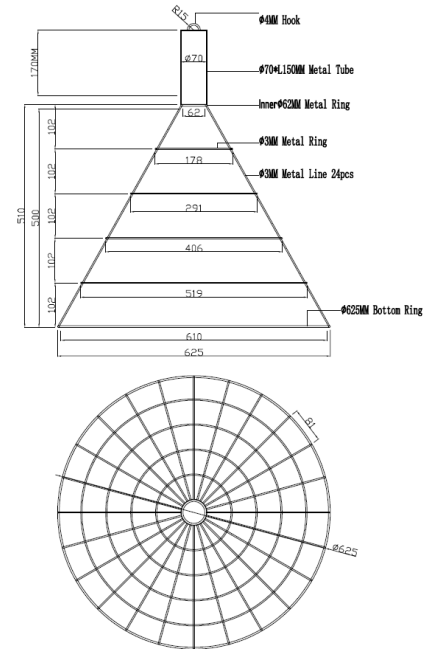

**KON 660 WH**

**ID: 128855**

FINISH	MATT WHITE
MATERIAL	STEEL
DIMENSIONS	DIAM: 625mm X H:660mm
WARRANTY	3 YEARS
OTHER INFORMATION	WHITE CEILING PLATE DIAM: 100mm x H: 20mm

**DESCRIPTION**

KON 660 Matt White Wire Shade Diam: 625mm x H:660mm to Add Cannon Pendant or Accord Pendant