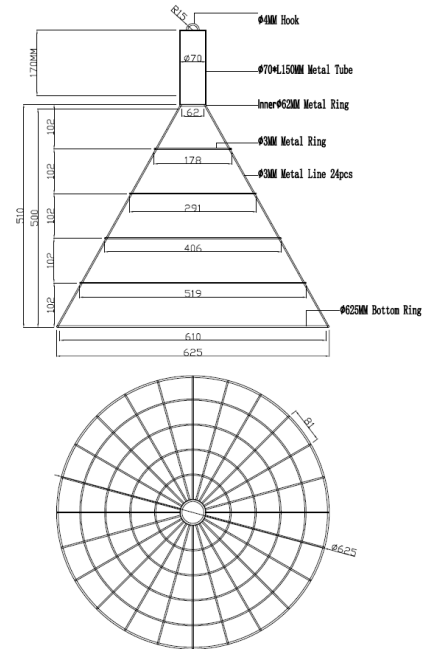

KON 660 BK

ID: 128854

FINISH	MATT BLACK
MATERIAL	STEEL
DIMENSIONS	DIAM: 625mm X H:660mm
WARRANTY	3 YEARS
OTHER INFORMATION	BLACK CEILING PLATE DIAM: 100mm x H: 20mm

DESCRIPTION

KON 660 Matt Black Wire Shade Diam: 625mm x H: 660mm to Add Cannon Pendant or Accord Pendant