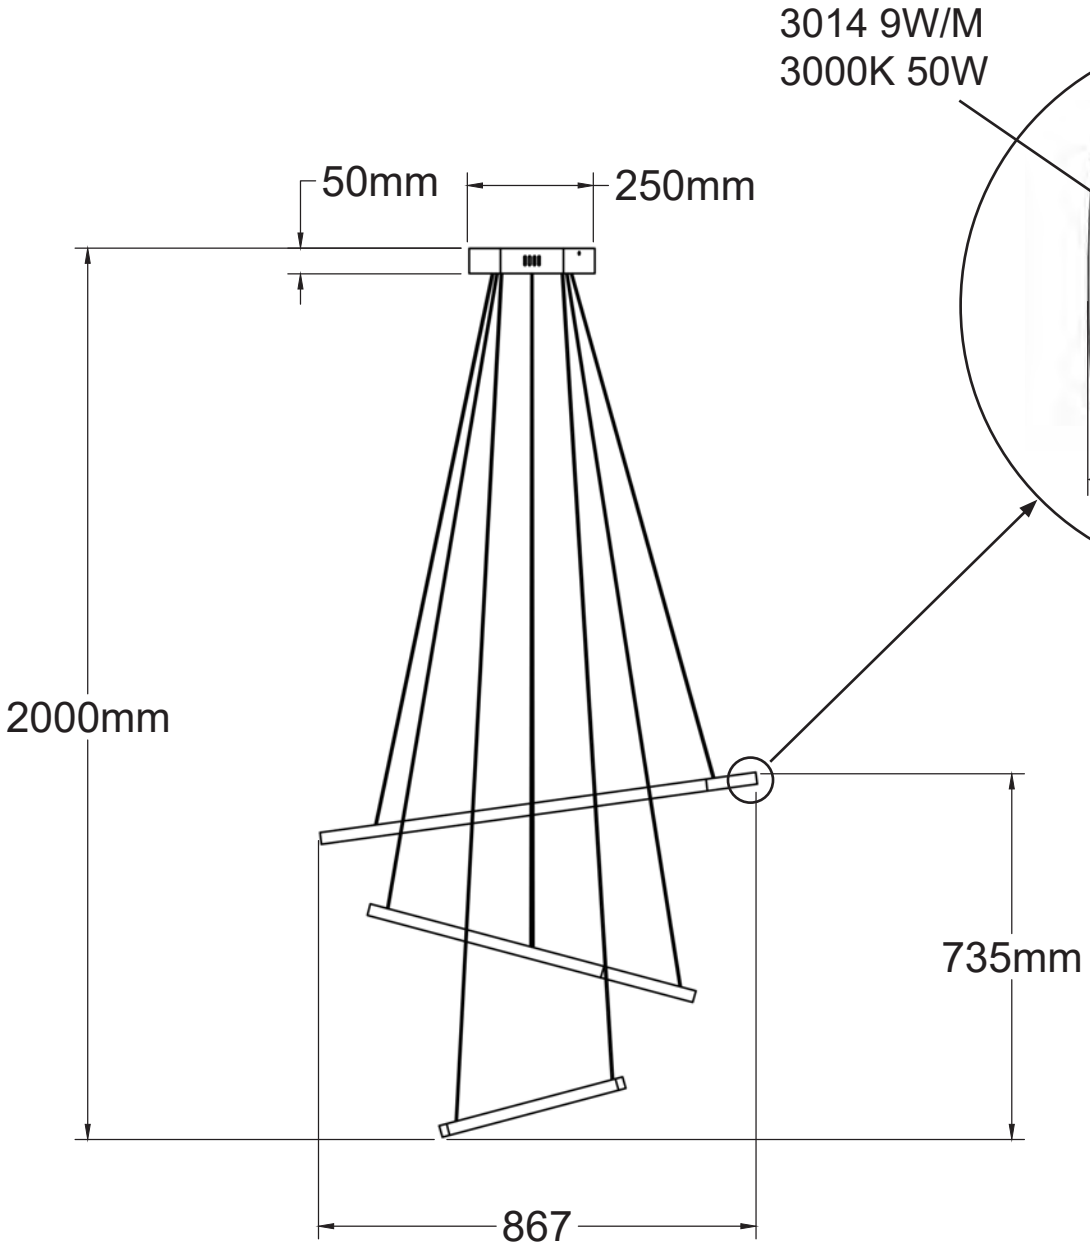

lighting **ABOUT SPACE**
HOOP CORNERED

3014 9W/M
3000K 50W