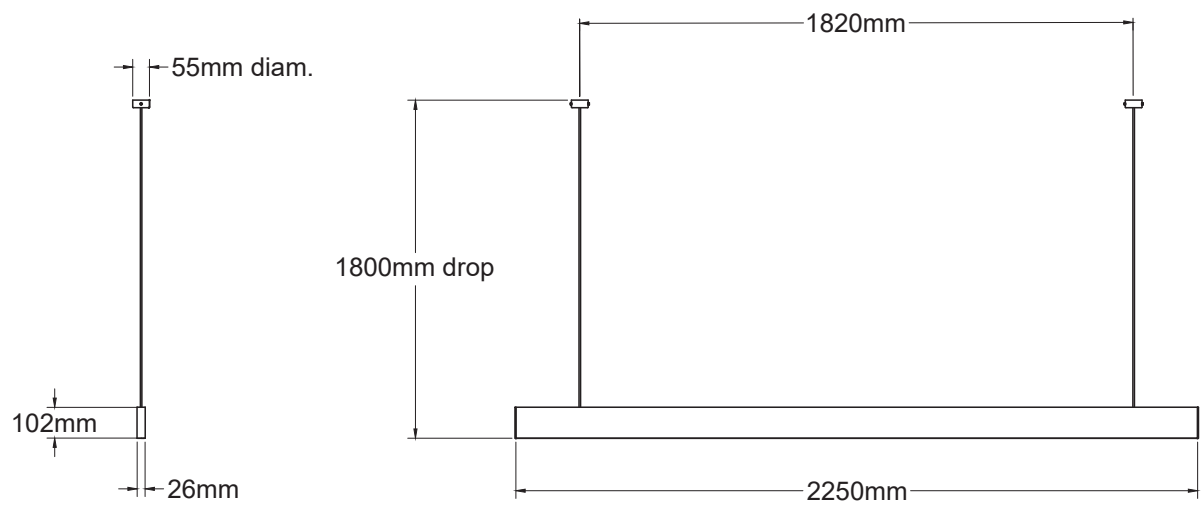

lighting

ABOUT SPACE

HENDRIX 2250

CEILING PLATE OPTION 1

CEILING PLATE OPTION 2