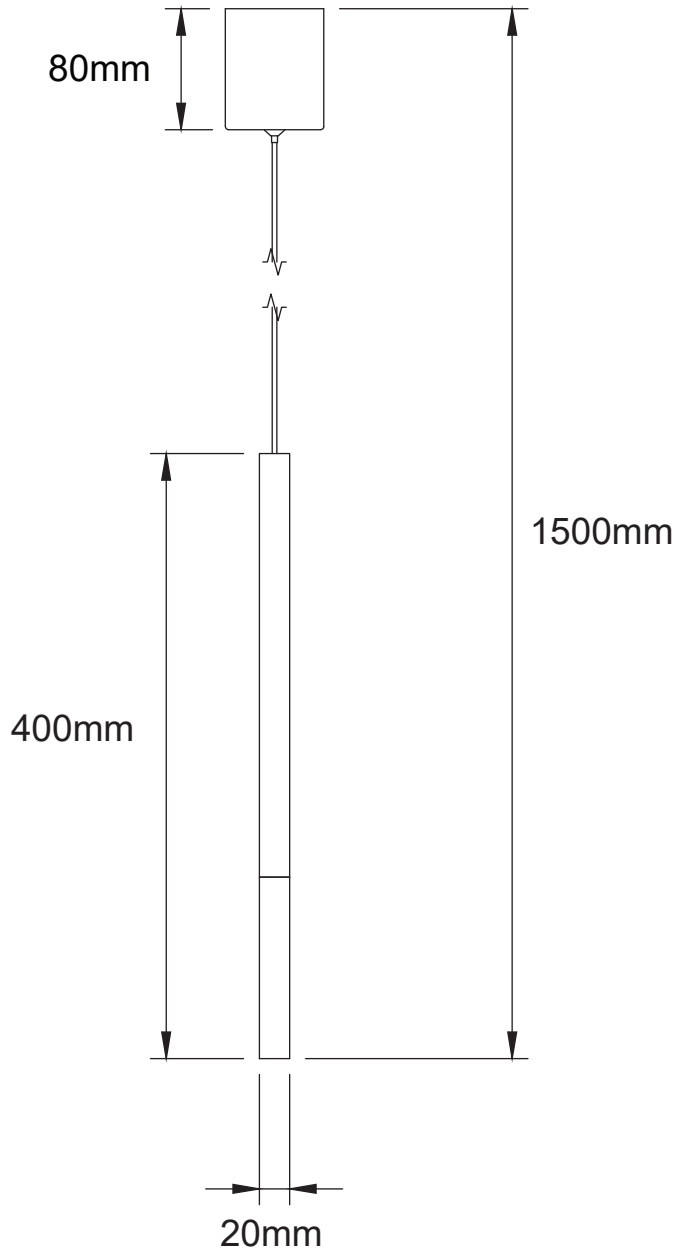

lighting **ABOUT SPACE**

GLORY

Ø65mm diam.