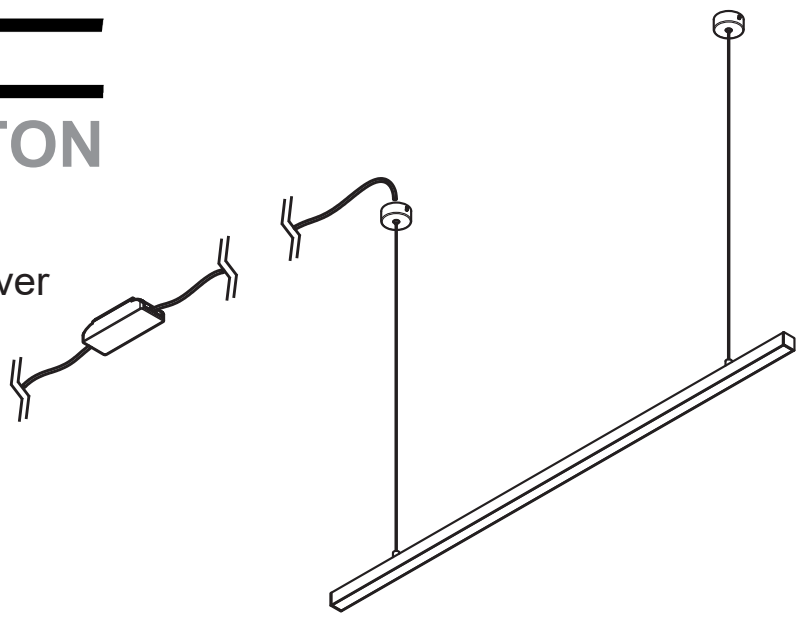

lighting

ABOUT SPACE

CUSTOM FORTON

External/remote driver

50mm diam. Ceiling plate