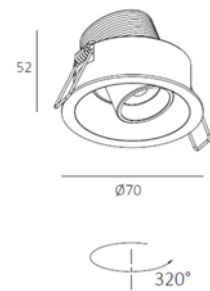

FINISH	SANDY WHITE
MATERIAL	ALUMINIUM
DIMENSIONS	DIAM: 70mm x H: 52mm
LIGHT SOURCE	LED
WATTAGE	5W
LUMENS	230lm
CCT	3000K
CRI	90
DIMMABLE	TRIAC DIMMABLE
LED DRIVER TYPE	5W CONSTANT CURRENT 18V 260mA
BEAM ANGLE	36deg
IP RATING	IP21
WARRANTY	5 YEARS
OTHER INFORMATION	CUT-OUT: 60mm THICKNESS: 5-25mm

DESCRIPTION

Focus Adj. Downlight with Snoot 25 Degree Tilt and 320 Degree Rotate

○ Cutout: 60mm
 ▨ 5-25mm