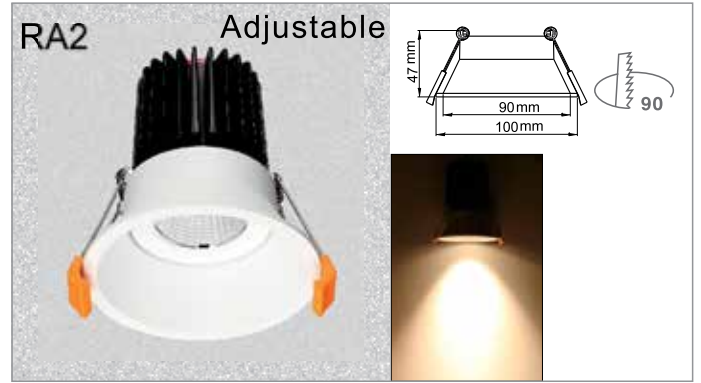

LED Downlight Module Mounting rings System