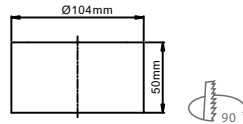

LED Downlight Module Mounting rings System

LED Downlight Module Mounting rings System

A70, A90 Mounting Rings Accessories

A90

Cylinder Accessories