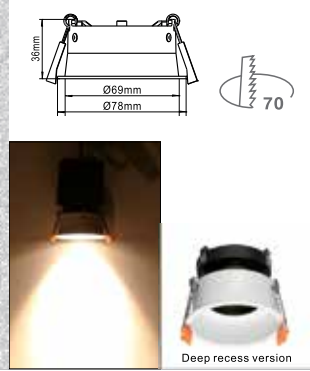

RF3

Fascia's available in IP44 if required

Deep recess version