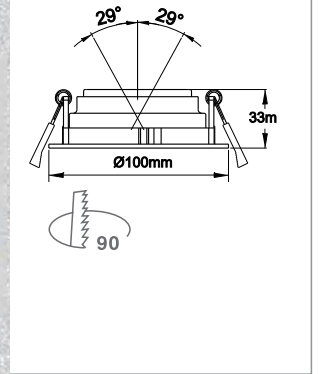

RA19 Adjustable