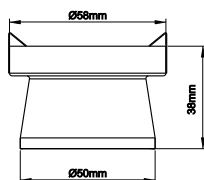

Cylinder Accessories