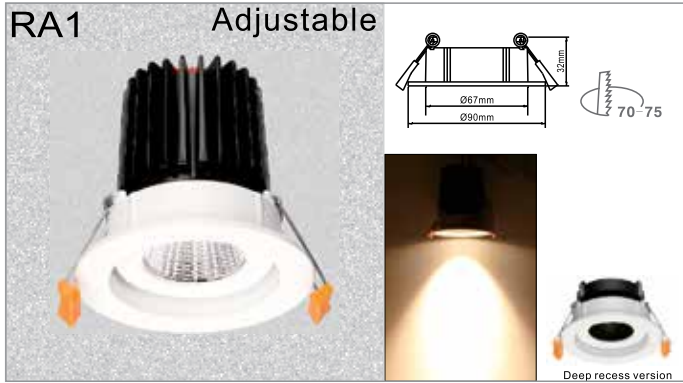

**ABOUT
SPACE**
lighting

evolite
downlights

LED Module

Features

- LED chip with consistent color temperature.
- High lumen output.
- Mains (TRIAC) dimmable LED available upon request, 0/1-10V dimmable, DALI dimmable, C-Bus dimmable for option.
- Multi-beam angle option.
- IP20 or IP65.
- Housing color: White or Black.
- 50,000 hours lifespan, 5-years warranty.

Optics

STANDARD MODEL

Product Code	Lumen output	Beam	Led power	System power	Efficiency
Evolite 7W	800 lm	15/24/38/60	7 W	9 W	114 lm/W

Product Code	Lumen output	Beam	Led power	System power	Efficiency
Evolite 9W	1100 lm	20/30/38/55	9 W	11 W	122 lm/W

Product Code	Lumen output	Beam	Led power	System power	Efficiency
Evolite 13W	1500 lm	20/30/38/55	13 W	15 W	115 lm/W

Product Code	Lumen output	Beam	Led power	System power	Efficiency
Evolite 18W	2000 lm	15/24/38/60	18 W	20 W	111 lm/W

Lumen data based on 3000K
IP65 Optional

LED Downlight Module Mounting rings System

LED Downlight Module Mounting rings System

RA17 Adjustable

RA18 Adjustable

RA19 Adjustable

RF1

RF2