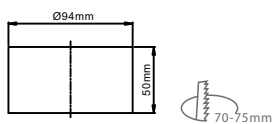

LED Downlight Module Mounting rings System

LED Downlight Module Mounting rings System

A70, A90 Mounting Rings Accessories

A70

Cylinder Accessories