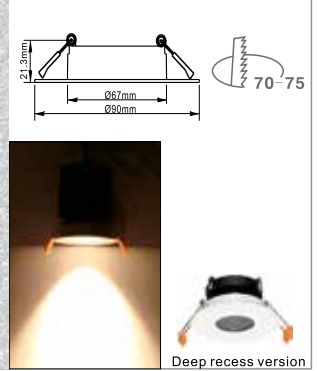

RF4

Fascia's available in IP44 if required

Deep recess version