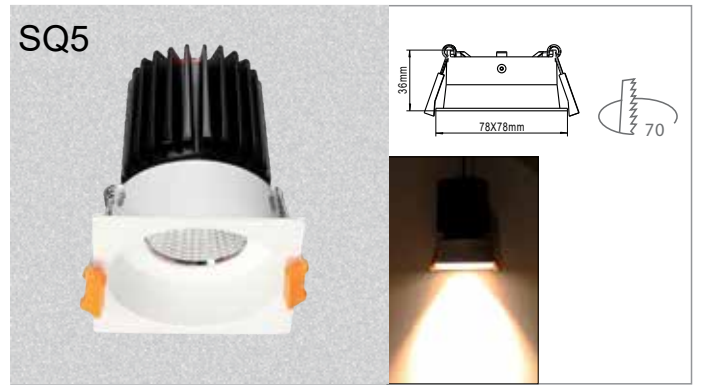

LED Downlight Module Mounting rings System