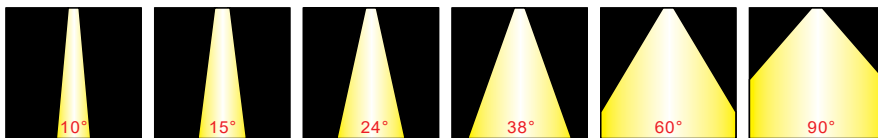

**ABOUT
SPACE**
lighting

evolite
downlights

LED Module

Features

- LED chip with consistent color temperature.
- High lumen output.
- Mains (TRIAC) dimmable LED available upon request, 0/1-10V dimmable, DALI dimmable, C-Bus dimmable for option.
- Multi-beam angle option.
- IP20 or IP65.
- Housing color: White or Black.
- 50,000 hours lifespan, 5-years warranty.

Optics

STANDARD MODEL

Product Code	Lumen output	Beam	Led power	System power	Efficiency
Evolite 7W	800 lm	15/24/38/60	7 W	9 W	114 lm/W

Product Code	Lumen output	Beam	Led power	System power	Efficiency
Evolite 9W	1100 lm	20/30/38/55	9 W	11 W	122 lm/W

Product Code	Lumen output	Beam	Led power	System power	Efficiency
Evolite 13W	1500 lm	20/30/38/55	13 W	15 W	115 lm/W

Product Code	Lumen output	Beam	Led power	System power	Efficiency
Evolite 18W	2000 lm	15/24/38/60	18 W	20 W	111 lm/W