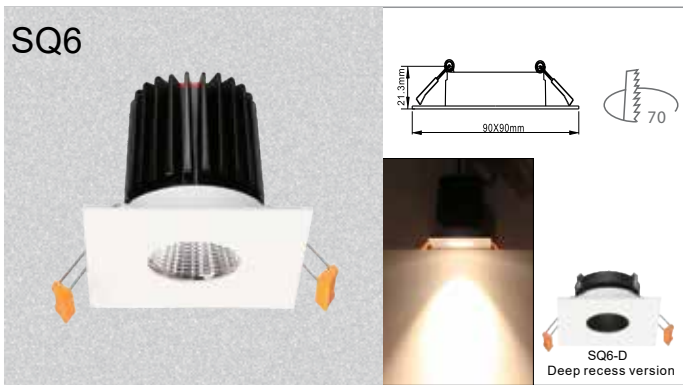

LED Downlight Module Mounting rings System