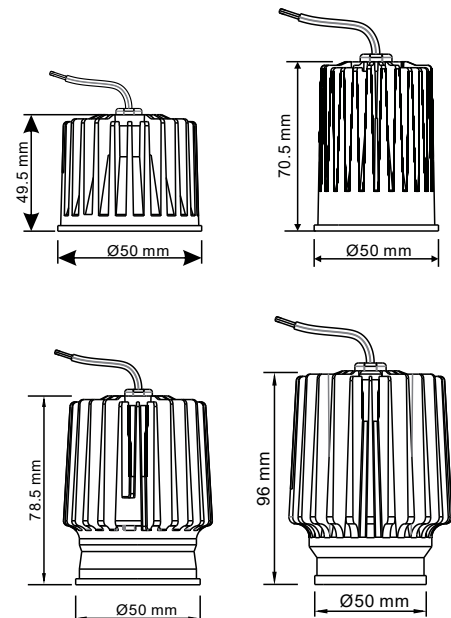

Optics

STANDARD MODEL

Product Code	Lumen output	Beam	Led power	System power	Efficiency
Evolite 7W	800 lm	15/24/38/60	7 W	9 W	114 lm/W

Product Code	Lumen output	Beam	Led power	System power	Efficiency
Evolite 9W	1100 lm	20/30/38/55	9 W	11 W	122 lm/W

Product Code	Lumen output	Beam	Led power	System power	Efficiency
Evolite 13W	1500 lm	20/30/38/55	13 W	15 W	115 lm/W

Product Code	Lumen output	Beam	Led power	System power	Efficiency
Evolite 18W	2000 lm	15/24/38/60	18 W	20 W	111 lm/W