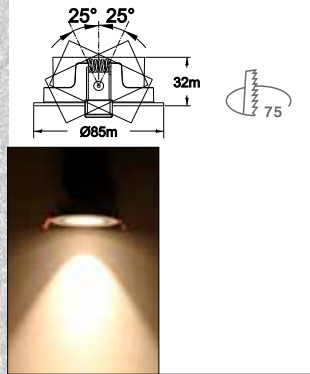

RA18 Adjustable