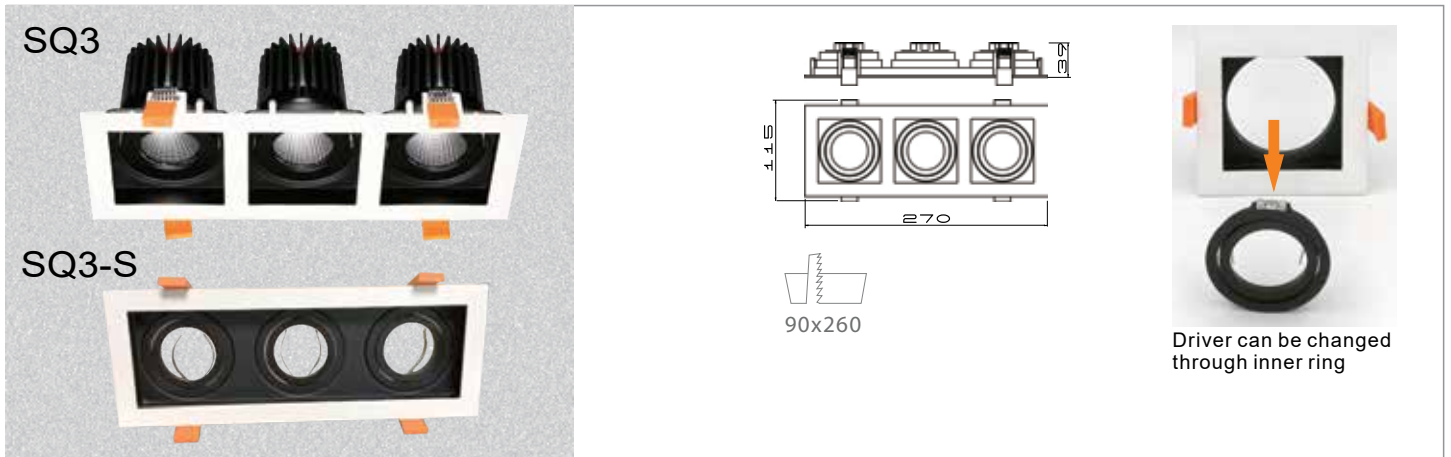

LED Downlight Module Mounting rings System

LED Downlight Module Mounting rings System

A70, A90 Mounting Rings Accessories