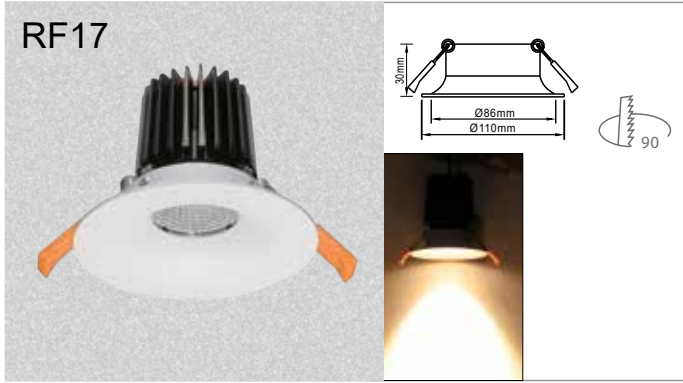

LED Downlight Module Mounting rings System