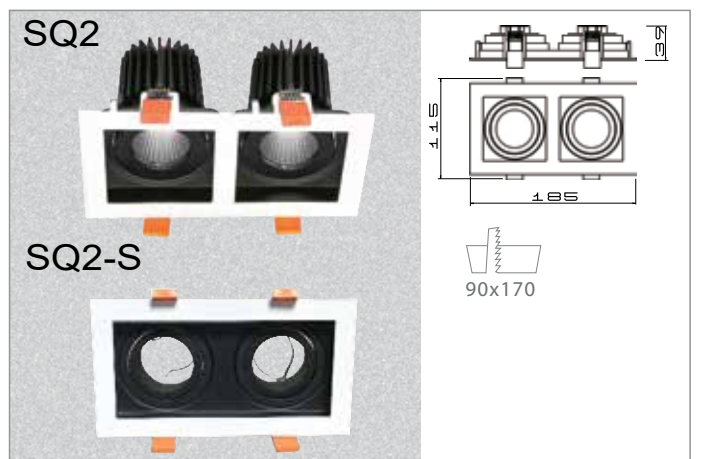

LED Downlight Module Mounting rings System