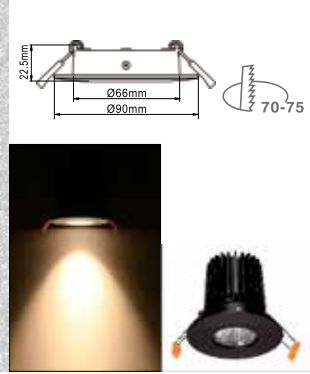

Optics

STANDARD MODEL

Product Code	Lumen output	Beam	Led power	System power	Efficiency
Evolite 7W	800 lm	15/24/38/60	7 W	9 W	114 lm/W

Product Code	Lumen output	Beam	Led power	System power	Efficiency
Evolite 9W	1100 lm	20/30/38/55	9 W	11 W	122 lm/W

Product Code	Lumen output	Beam	Led power	System power	Efficiency
Evolite 13W	1500 lm	20/30/38/55	13 W	15 W	115 lm/W

Product Code	Lumen output	Beam	Led power	System power	Efficiency
Evolite 18W	2000 lm	15/24/38/60	18 W	20 W	111 lm/W

Lumen data based on 3000K
IP65 Optional

LED Downlight Module Mounting rings System

LED Downlight Module Mounting rings System

RA17 Adjustable

RA18 Adjustable

RA19 Adjustable

RF1

RF2