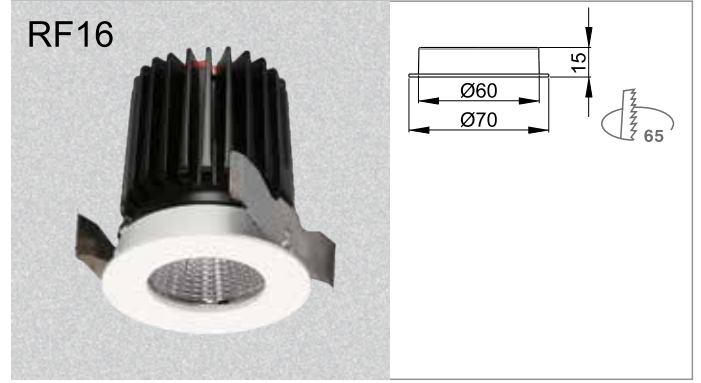

LED Downlight Module Mounting rings System