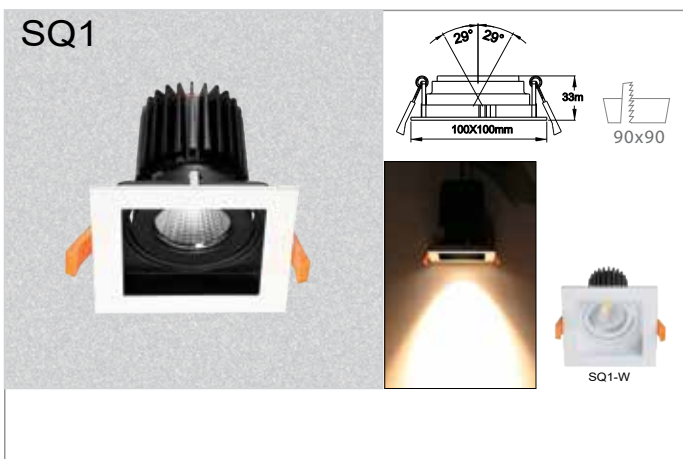

LED Downlight Module Mounting rings System