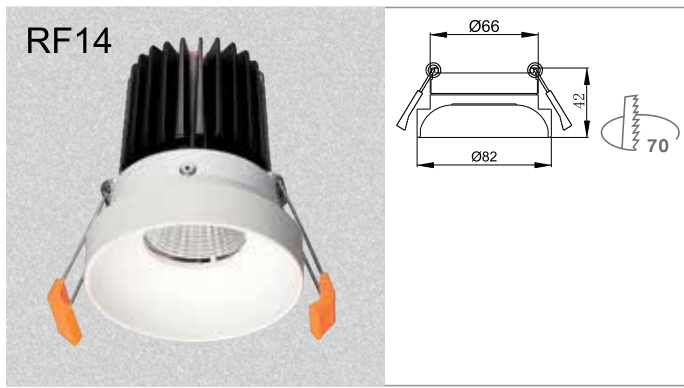

Optics

STANDARD MODEL

Product Code	Lumen output	Beam	Led power	System power	Efficiency
Evolite 7W	800 lm	15/24/38/60	7 W	9 W	114 lm/W

Product Code	Lumen output	Beam	Led power	System power	Efficiency
Evolite 9W	1100 lm	20/30/38/55	9 W	11 W	122 lm/W

Product Code	Lumen output	Beam	Led power	System power	Efficiency
Evolite 13W	1500 lm	20/30/38/55	13 W	15 W	115 lm/W

Product Code	Lumen output	Beam	Led power	System power	Efficiency
Evolite 18W	2000 lm	15/24/38/60	18 W	20 W	111 lm/W

Fascia's available in IP44 if required

RF3

Fascia's available in IP44 if required

Deep recess version

RF4

Fascia's available in IP44 if required

Deep recess version

LED Downlight Module Mounting rings System