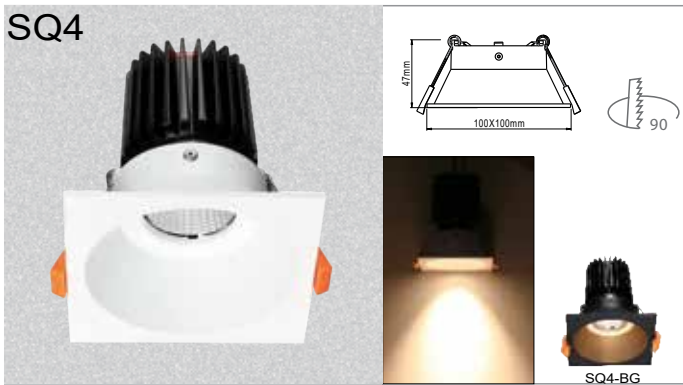

LED Downlight Module Mounting rings System