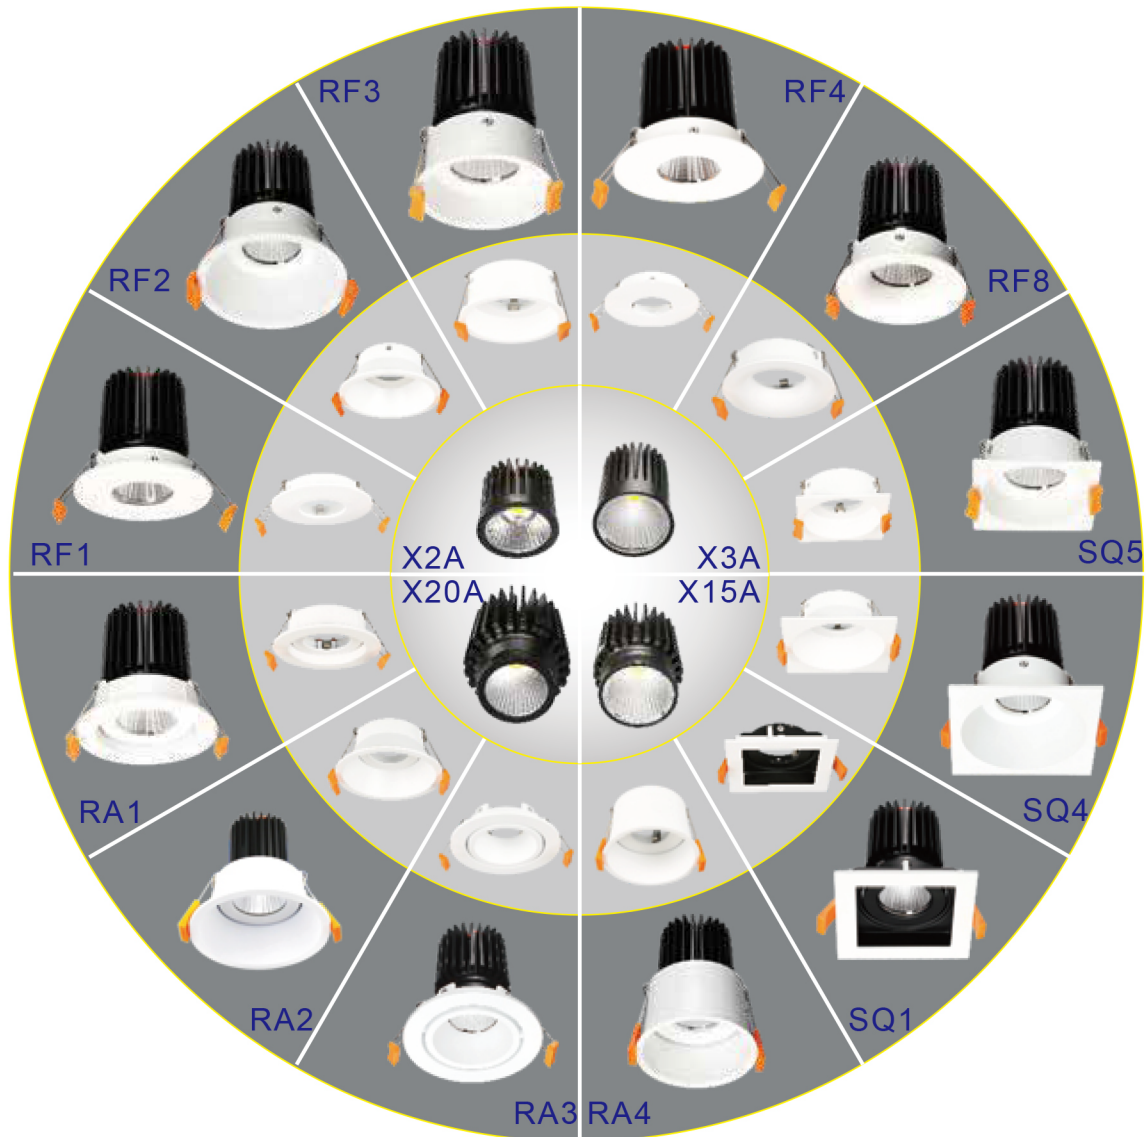

LED Module

Various combination

FITZROY SHOWROOM

175 Gertrude St, Fitzroy, VIC, Australia
Telephone: +61 (03) 9417 4635
E-mail: info@aboutspace.net.au

NSW SHOWROOM

410 Botany Road, Alexandria, NSW 2015, Australia
Telephone: +61 (02) 9318 0193
E-mail: sydney@aboutspace.net.au

ST KILDA SHOWROOM

138 St Kilda Road, St Kilda, VIC 3162, Australia
Telephone: +61 (03) 9534 4288
E-mail: stkilda@aboutspace.net.au

HOBART SHOWROOM

41 Victoria St, Hobart TAS 7000, Australia
Telephone: +61 (03) 6234 8066
E-mail: hobart@aboutspace.net.au

About Space Disclaimer: Whilst every effort has been made to ensure the accuracy of the information presented within, it is intended as a guide only and About Space accepts no responsibility for any errors.

aboutspace.net.au