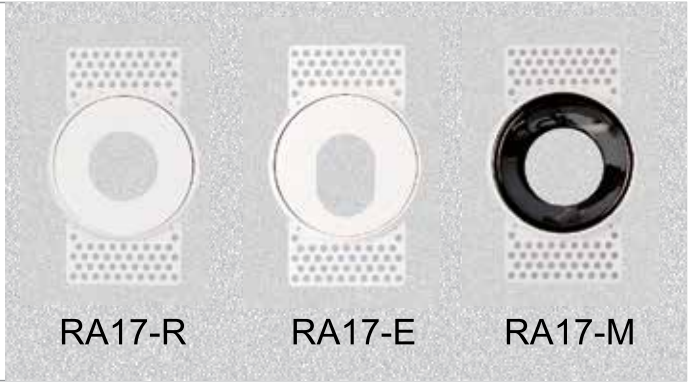

Optics

STANDARD MODEL

Product Code	Lumen output	Beam	Led power	System power	Efficiency
Evolite 7W	800 lm	15/24/38/60	7 W	9 W	114 lm/W

Product Code	Lumen output	Beam	Led power	System power	Efficiency
Evolite 9W	1100 lm	20/30/38/55	9 W	11 W	122 lm/W

Product Code	Lumen output	Beam	Led power	System power	Efficiency
Evolite 13W	1500 lm	20/30/38/55	13 W	15 W	115 lm/W

Product Code	Lumen output	Beam	Led power	System power	Efficiency
Evolite 18W	2000 lm	15/24/38/60	18 W	20 W	111 lm/W

Lumen data based on 3000K
IP65 Optional

LED Downlight Module Mounting rings System

LED Downlight Module Mounting rings System

RA17 Adjustable

RA18 Adjustable

RA19 Adjustable

RF1

RF2

Fascia's available in IP44 if required

RF3

Fascia's available in IP44 if required

Deep recess version

RF4

Fascia's available in IP44 if required

Deep recess version

LED Downlight Module Mounting rings System