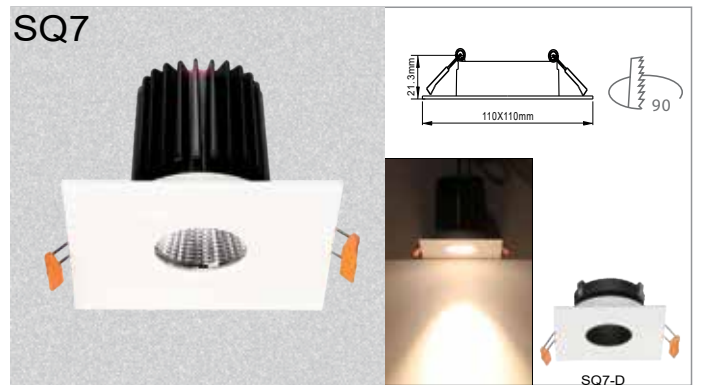

LED Downlight Module Mounting rings System