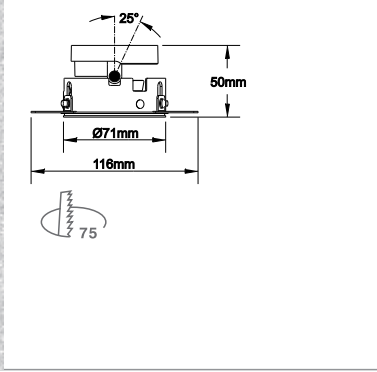

LED Downlight Module Mounting rings System

RA17 Adjustable