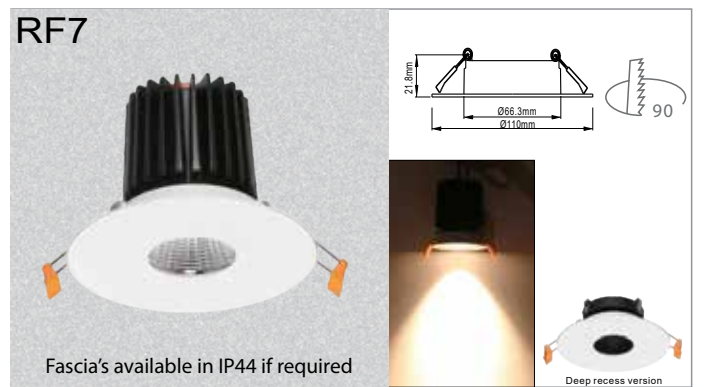

Product Code	Lumen output	Beam	Led power	System power	Efficiency
Evolite 13W	1500 lm	20/30/38/55	13 W	15 W	115 lm/W

Product Code	Lumen output	Beam	Led power	System power	Efficiency
Evolite 18W	2000 lm	15/24/38/60	18 W	20 W	111 lm/W

Lumen data based on 3000K
IP65 Optional

LED Downlight Module Mounting rings System

LED Downlight Module Mounting rings System

RA17 Adjustable

RA18 Adjustable

RA19 Adjustable

RF1

RF2

Fascia's available in IP44 if required

RF3

Fascia's available in IP44 if required

Deep recess version

RF4

Fascia's available in IP44 if required

Deep recess version

LED Downlight Module Mounting rings System