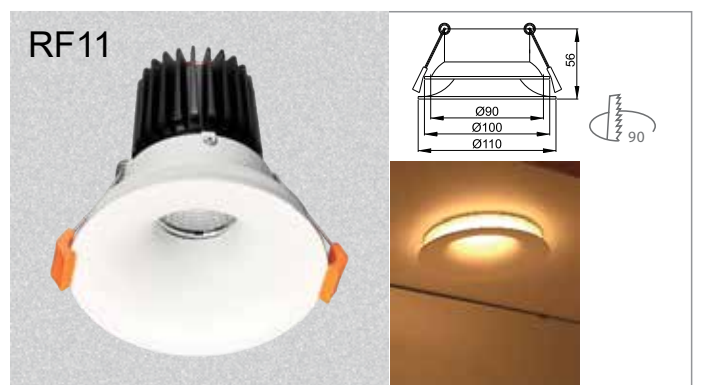

Fascia's available in IP44 if required

RF3

Fascia's available in IP44 if required

Deep recess version

RF4

Fascia's available in IP44 if required

Deep recess version

LED Downlight Module Mounting rings System