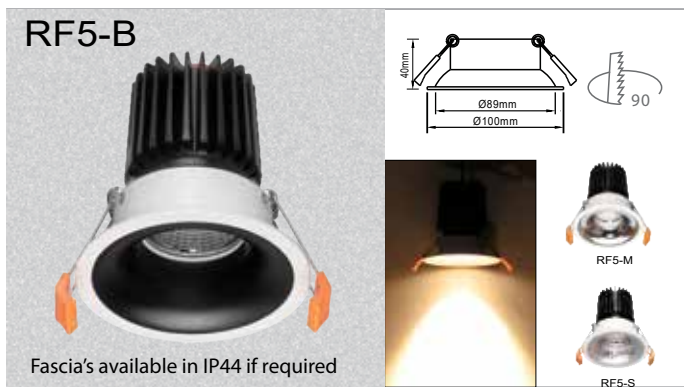

Optics

STANDARD MODEL

Product Code	Lumen output	Beam	Led power	System power	Efficiency
Evolite 7W	800 lm	15/24/38/60	7 W	9 W	114 lm/W

Product Code	Lumen output	Beam	Led power	System power	Efficiency
Evolite 9W	1100 lm	20/30/38/55	9 W	11 W	122 lm/W

Product Code	Lumen output	Beam	Led power	System power	Efficiency
Evolite 13W	1500 lm	20/30/38/55	13 W	15 W	115 lm/W

Product Code	Lumen output	Beam	Led power	System power	Efficiency
Evolite 18W	2000 lm	15/24/38/60	18 W	20 W	111 lm/W

Lumen data based on 3000K
IP65 Optional

LED Downlight Module Mounting rings System

LED Downlight Module Mounting rings System

RA17 Adjustable

RA18 Adjustable

RA19 Adjustable

RF1

RF2

Fascia's available in IP44 if required

RF3

Fascia's available in IP44 if required

Deep recess version

RF4

Fascia's available in IP44 if required

Deep recess version

LED Downlight Module Mounting rings System