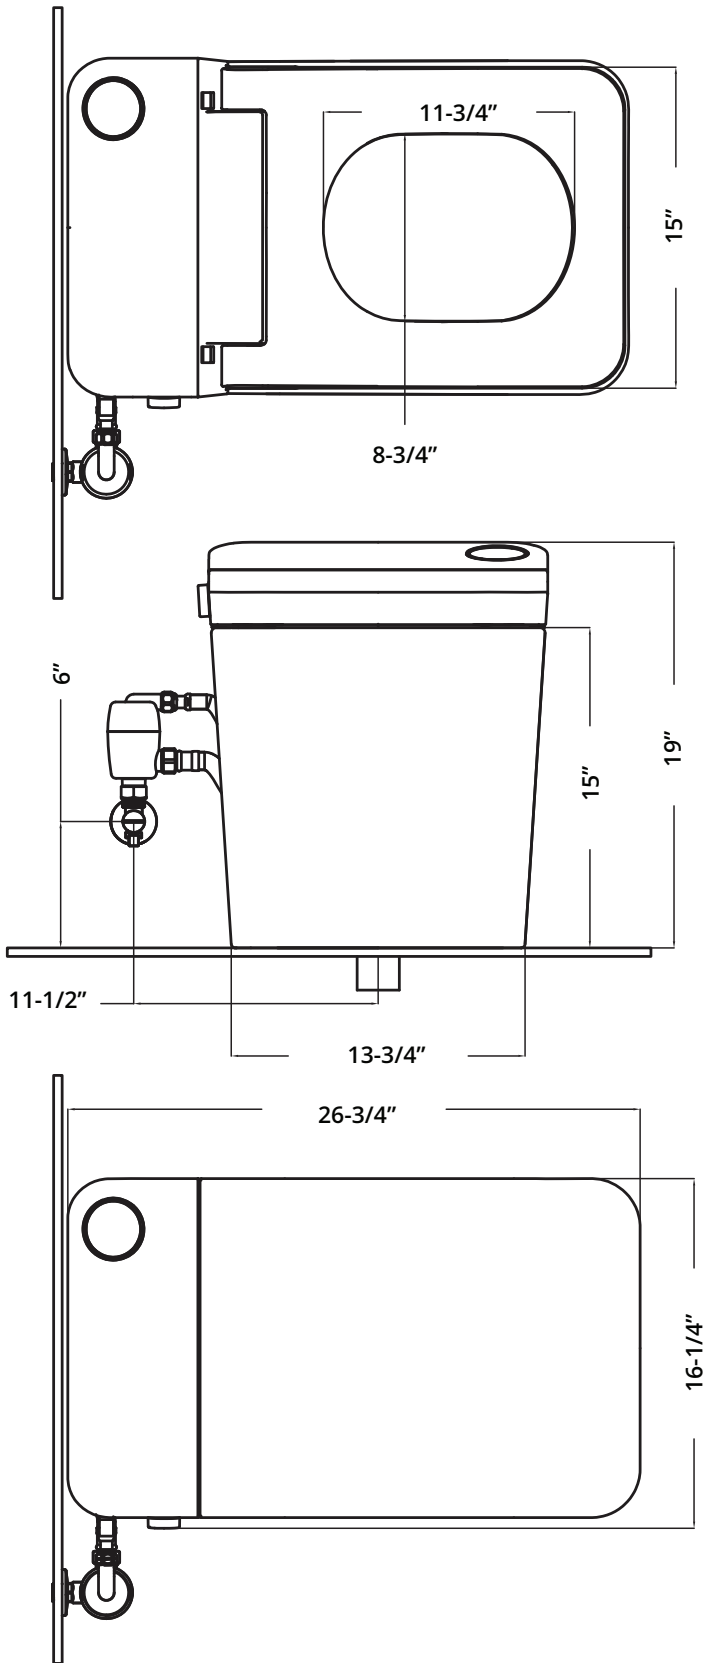

TRONE

Tahum

Smart Electronic Bidet Toilet

Features:

- Clean, skirted bowl design with elongated front for more comfort
- Auto opening / closing lid
- Heated, slow close toilet seat
 - adjustable temperature
- Automatic wand cleaning
- Automatic deodorization
- Self-cleaning spray wand
- Rear / front spray cleaning
 - adjustable pressure, temperature, and position
 - Spa spray feature
- Massage spray option
- Instant warm water heating, tankless design
- Warm air drying with adjustable temperature
- Automatic flush
- Pre-soak function activated before each use
- Foot sensor used to lift / close seat
 - auto flush activated on seat close
- Night light
- Wireless remote control with back up controls on seat
- Power saving mode
- Water saving design, 1.28 GPF
- Battery backup to allow flushing when power is out

An all-new perspective is coming your way; right into your very own bathroom with the Trone smart bidet toilet. It's single piece, space sizing design uses a completely skirted bowl for an easy to clean and modern look. Featuring dual nozzles on adjustable spray wands, you can experience a more personalized and sanitary cleaning for both males and females when your time in the bathroom is complete. A concealed foot sensor lifts the seat, hands free. Temperature, pressure, and position of spray are all adjustable to find the perfect experience. A warm air dryer will cater to your preferences as you dry off from life changing sensation that only an electronic bidet-toilet can offer.

Tahum

Technical:

Included – bidet with integrated bowl, remote control, shutoff valve with flow restrictor, filter cartridge, hoses to connect shutoff & filter to bowl, power cord

Materials - ceramic bowl with polypropylene seat and cover

Shipping weight – 105.6 lbs

Product weight – 99 lbs

Installation – standard 12" rough-in design, minimum water flow 5 GPM at 25 PSI

Rated Voltage – 120 V AC, 50/60 Hz.
1180 W

Cord length – 60"

Warranty: 3 year from date of purchase