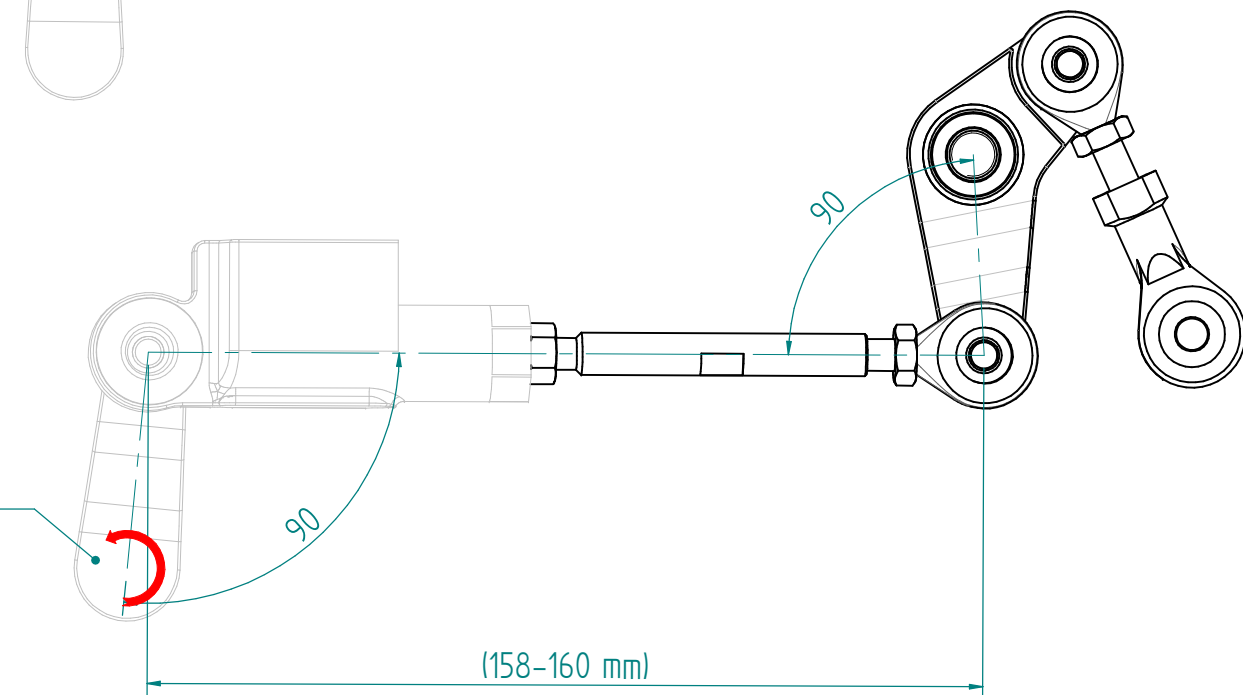

Girare il millerighe di 1 dente in senso antiorario
Turn the gear shift link 1 teeth anticlockwise

ITALIA
(00) PARTE ORIGINALE
(*) BLOCCARE CON FRENAFILETTI DEBOLE
(**) BLOCCARE CON FRENAFILETTI MEDIO
CAMBIO NORMALE
CAMBIO ROVESCiato
VERIFICARE SERRAGGIO VITI PRIMA DELL'UTILIZZO
PRIMA DI ORDINARE VERIFICARE L'ULTIMA RELEASE SUL SITO

ENGLAND
(00) OEM PART
(*) LOCKING WITH LOW STRENGHT THREAD LOCKER
(**) LOCKING WITH MEDIUM STRENGHT THREAD LOCKER
NORMAL MODE
REVERSE MODE
CONTROL THE THIGHTENING'S SCREW BEFORE USING
BEFORE ORDER CHECKING THE LATEST RELEASE ON WEBSITE

FRANCE
(00) PIECE ORIGINE
(*) BLOCAGE AVEC FREIN FILET FAIBLE
(**) BLOCAGE AVEC FREIN FILET MOYENNE
MONTAGE VITESSE NORMALE
MONTAGE VITESSE INVERSEE
VERIFIER SERRAGE AVANT UTILISATION
AVANT DE ORDONNER ON DOIT VERIFIER LA DERNIERE RELEASE SUR LE SITE INTERNET

DEUTSCHLAND
(00) ORIGINAL TEIL
(*) BEFESTIGEN MIT SWACH SCHRAUBEN SICHERUNGSMITTEL
(**) BEFESTIGEN MIT MITTLEREN SCHRAUBEN SICHERUNGSMITTEL
EINBAU MIT NORMALE SCHALTUNG
EINBAU MIT GEKIPPT SCHALTHEBEL
VOR DEN GEBRAUCH SCHRAUBEN PRUFEN
VOR DER BESTELLUNG UBERPRUFEN SIE BITTE DIE LETZTE VERSION DIESER ARTIKEL AUF DER INTERNET SEITE VON LIGHTTECH

ESPAÑA
(00) PIEZA ORIGINAL
(*) SELLAR CON SELLADOR DEBIL
(**) SELLAR CON SELLADOR MEDIO
MONTAJE CAMBIO NORMAL
MONTAJE CAMBIO INVERSO
VERIFICAR EL APRIETE ANTES DE UTILIZARLO
ANTES DE HACER EL PEDIDO, VERIFICAR LA ULTIMA VERSION EN LA WEB LIGHTTECH