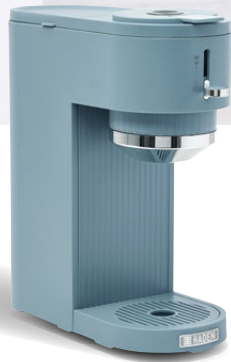

#75110 Sky Blue & Chrome

#75108 Ivory & Chrome

#75107 Black & Copper

## Single Serve Coffee Machines

Suitable for Single Serve Pods and Ground Coffee (2 Attachments Included)  
 Adjustable Nozzle for Different Cup Sizes (min: 6oz - max: 14oz)  
 Water Compartment with Capacity Indicators  
 Flashing Power Button Indicated Brew Process  
 Removable Drip Grill for Easy Cleaning  
 Slimline, Travel Mug Friendly, and Features Fast Brew  
 Dimensions: 4.75" W x 11" D x 10.75" H