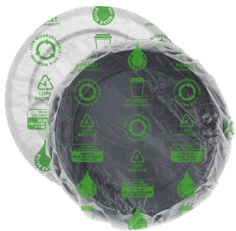

ITEM # 2610916

500 PER CASE

BLACK WRAPPED HOT CUP BIO-WRAPPED & BIO-LINED

Individually wrapped,
Single-Walled, solid black

10 oz ITEM #: 2610901
12 oz ITEM #: 2610913

1,000 PER CASE

DARK BROWN WRAPPED HOT CUP DUAL-WALLED HOT CUP

Individually wrapped,
Dual-Walled, solid brown,
FSC® Certified

10 oz ITEM #: 2610916

500 PER CASE

INDIVIDUAL BIO-WRAPPED LID DEGRADABLE LID AND WRAPPER

Individually wrapped in LDPE 4
Recyclable Bio film

BLACK LID ITEM #: 8621624
WHITE LID ITEM #: 8621623

1,000 PER CASE

HOT CUP BIO LID FITS CUPS 10-16 OZ

Degradable, Available
in Black and White Plug-fit

BLACK LID ITEM #: 8621625
WHITE LID ITEM #: 8621627

1,000 PER CASE

COMPOSTABLE PLA WHITE HOT CUP LID

White Lid fits 10 - 16 oz cups
Plug Fit