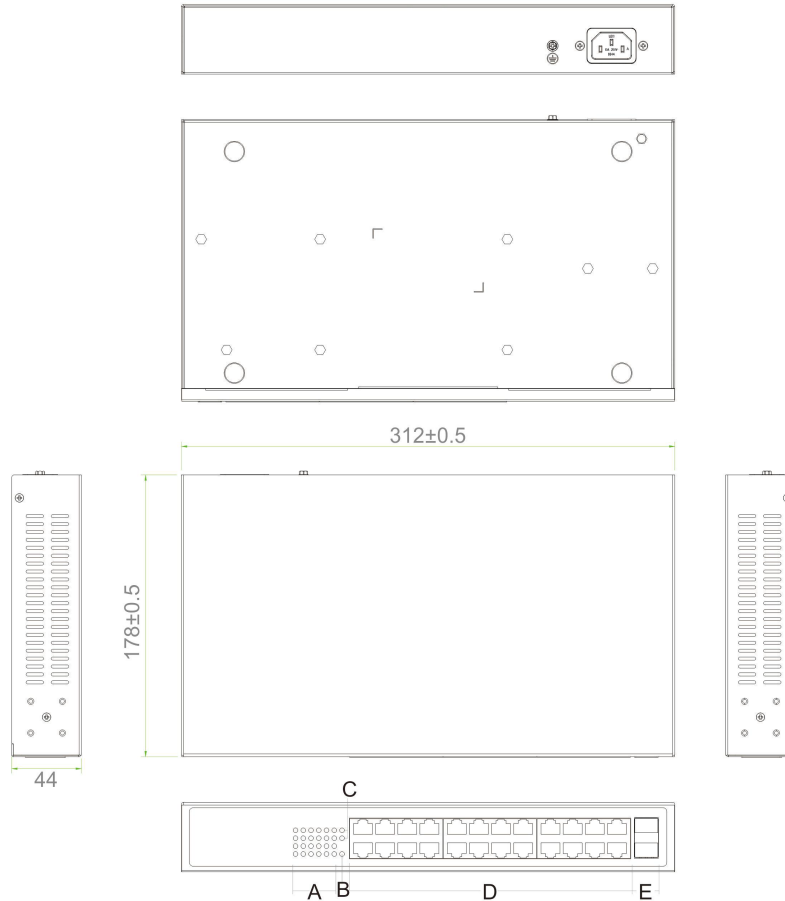

SWITCH 24P IO/100/1000 MBPS + 2P SFP GB

Product Model

DN-SG1024

Interface	24*10/100/1000Mbps auto-sensing RJ45 ports + 2*Gigabit SFP Fiber ports (Auto MDI/MDIX)
Network Media	10Base-T: Cat.3/4/5 (≤100m)
	100BASE-TX: Cat.5/Above (≤100m)
	1000BASE-TX: UTP Cat.5e/Above (≤100m)
Forwarding Mode	Store-and-Forward
Forwarding Rate	38.69Mpps
Back-bound Bandwidth	52Gbps
Buffer Memory	4.1M
MAC Address Table	8K
Standard Protocol	IEEE 802.3, IEEE 802.3u, IEEE 802.3x, IEEE802.3ab, IEEE802.3z.
Access Control	CDMA/CD
LED Indicator	1*power LED, 26*Link/Act LEDs
Power Consumption	Max power consumption < 20W
Power Input	AC:100~240V;50-60Hz, 1A Built-in power supply (DC12V/2A)
Dimension	312*178*44mm (L*W*H)
Working Environment	Working Temperature:-20℃~55℃
	Storage Temperature: -40℃~70℃
	Working Humidity: 10%~90% Non-condensing
	Storage Humidity 5%~90% RH (non-condensing)
Certification	CE, FCC, RoHS
Packing List	1*Fast User Guide & 1*Warranty Card
	1*26-Port Network Switch
	1*AC Power Cable
	1*Mounting Kits

Dimension

- A. 24*LINK/ACT LED Indicator for RJ45 Port
- B. PWR LED Indicator
- C. 2*LINK/ACT LED Indicator for SFP Port
- D. 24*10/100/1000M RJ45 Ports
- E. 2*Gigabit Uplink SFP Fiber Ports

Description

DN-SG1024 is designed as CCTV surveillance Network Switch for simple network environment including home, school dormitory, office and small scale surveillance system etc. Large-capacity cache chip design and full port support wire-speed forwarding mode ensure 7*24 hours stable and smooth for video and data transmission. 24*10/100/1000M auto-sensing RJ45 port. Full duplex rate up to 200M. Auto-identify parallel lines and cross lines. Plug and play, expand high-speed network in a fast way.