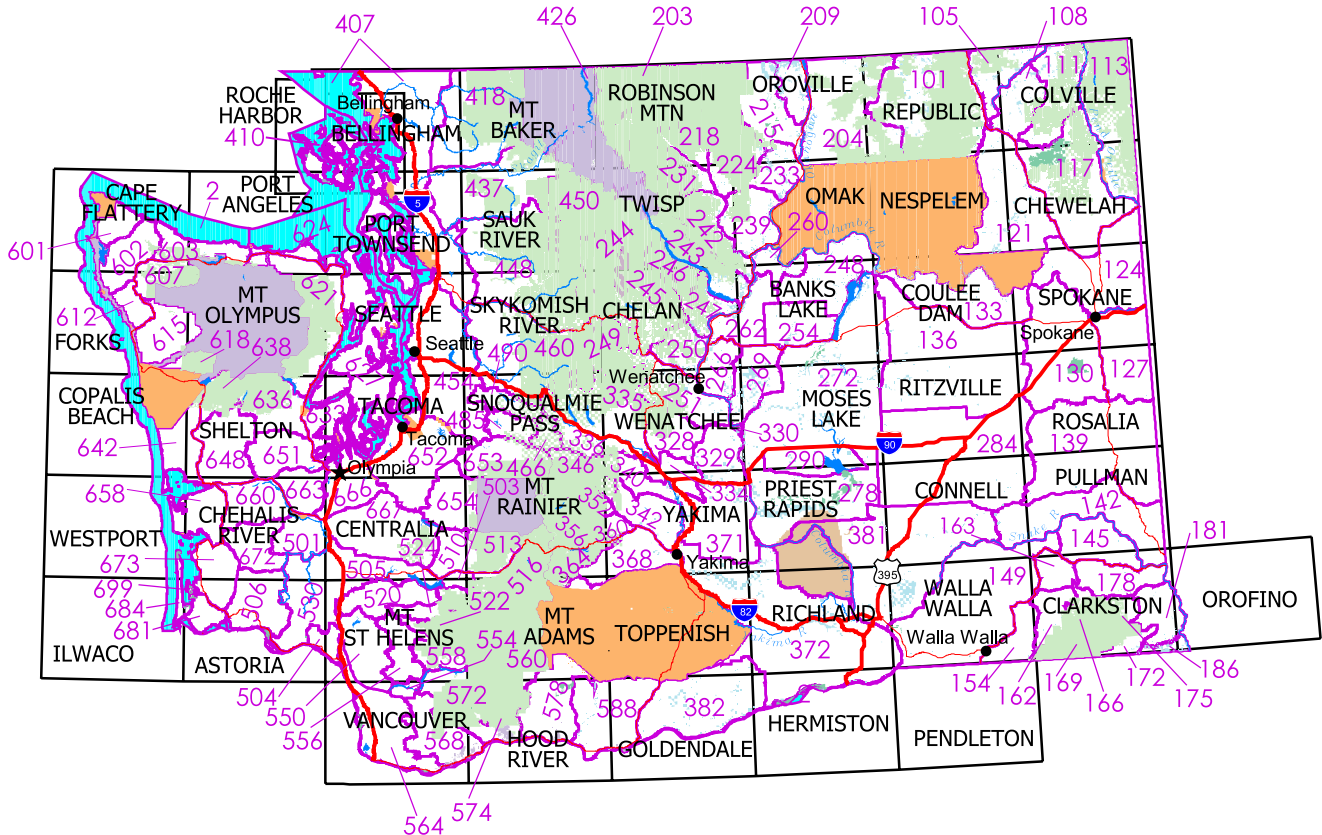

Public Lands Information CenterSM
 BLM & Forest Service map coverage
www.publiclands.org

Washington

BLM 1:100K Maps | Land Status | Hunting Units

To order any of these maps call toll-free 1-877-851-8946
 or visit us at www.publiclands.org/mapcenter.

Copyright ©2001 Public Lands Interpretive Association. All rights reserved.

Features

- Cities
- Primary Highways
- Interstate Highway
- Rivers

Boundaries

- BLM 100K Maps
- Hunting Units

Land Status

- BLM Lands
- Reclamation Reservoirs
- Military Withdrawal
- National Forests
- Wildlife Refuges

- Tribal Lands
- National Parks
- Private
- State Trust Lands
- State Wildlife Areas
- State Parks