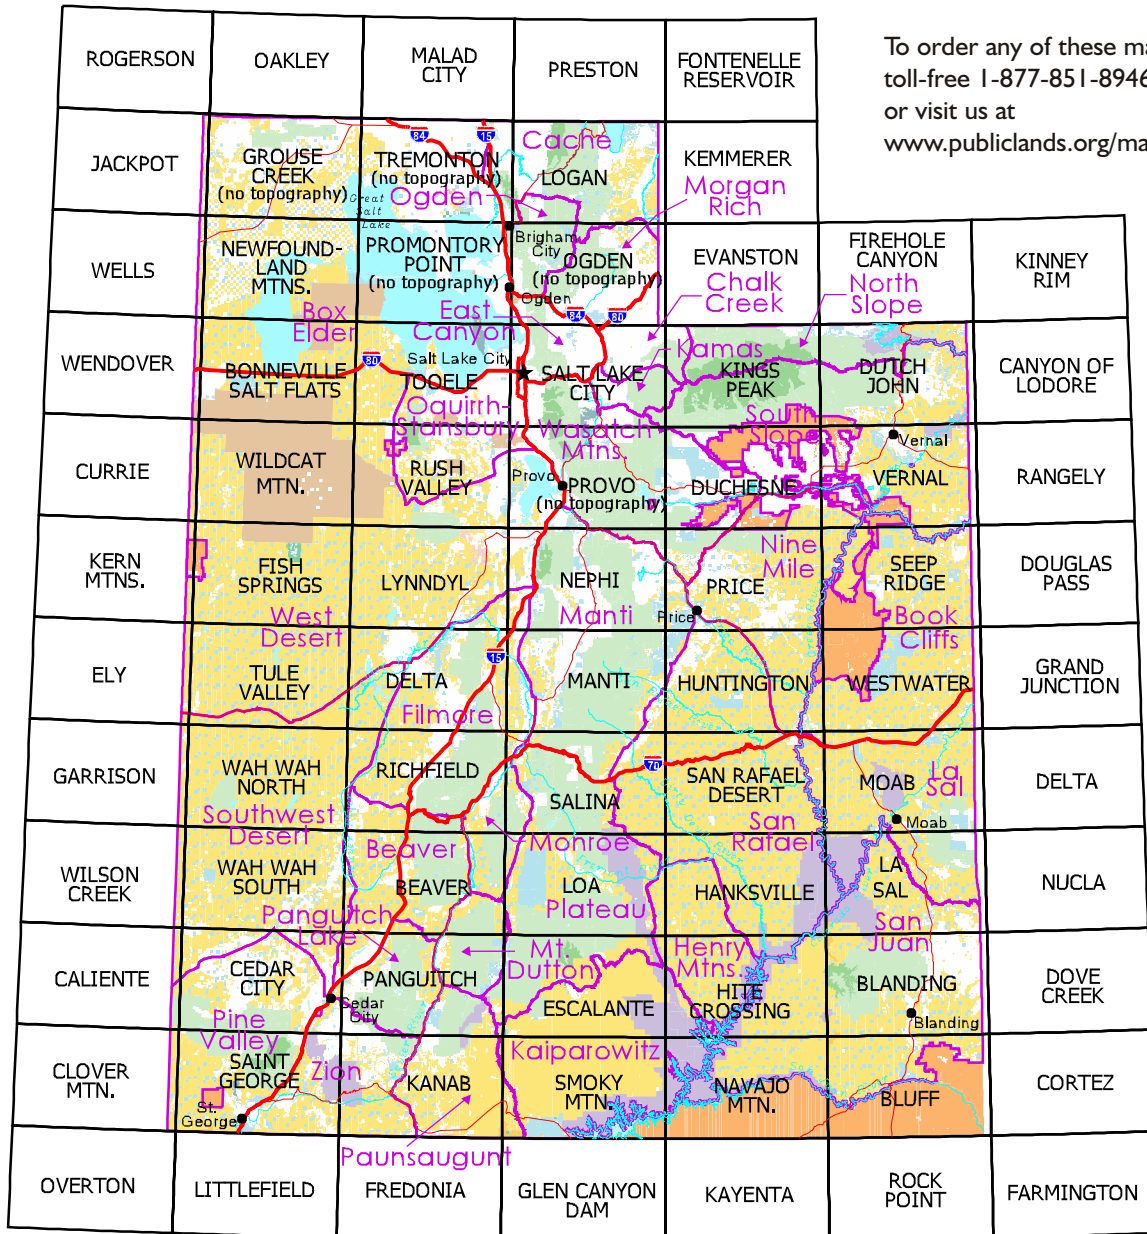

Utah

# BLM 1:100K Maps | Land Status | Hunting Units

To order any of these maps call toll-free 1-877-851-8946 or visit us at [www.publiclands.org/mapcenter](http://www.publiclands.org/mapcenter).

Copyright ©2001 Public Lands Interpretive Association. All rights reserved.

**Features**

- Cities
- Primary Highways
- Interstate Highway
- Rivers

**Boundaries**

- BLM 100K Maps
- Hunting Units

**Land Status**

- BLM Lands
- Reclamation Reservoirs
- Military Withdrawal
- National Forests
- Wildlife Refuges

- Tribal Lands
- National Parks
- Private
- State Trust Lands
- State Wildlife Areas
- State Parks