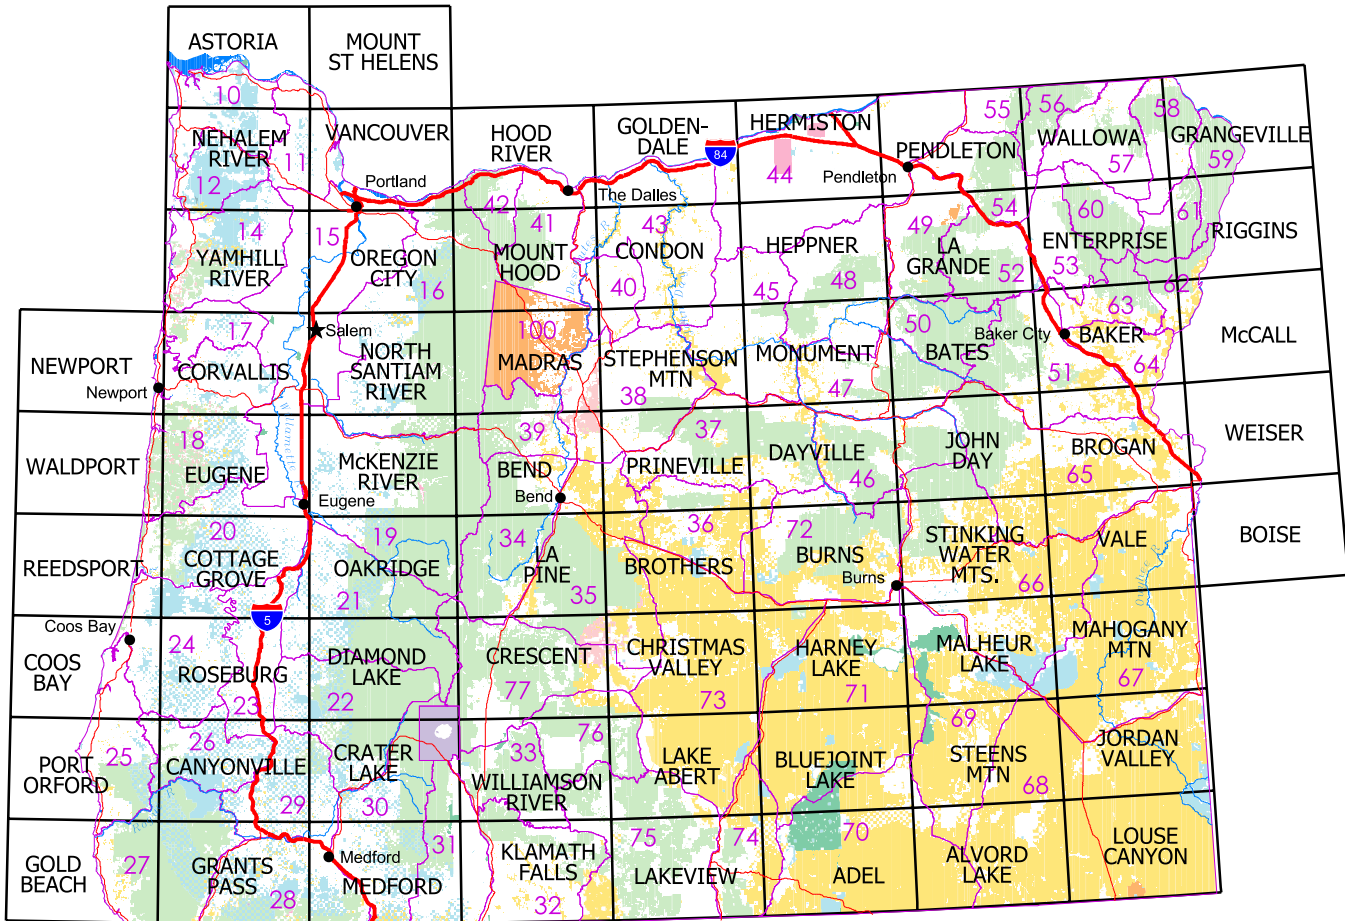

To order any of these maps call toll-free 1-877-851-8946
or visit us at www.publiclands.org/mapcenter.

Copyright ©2001 Public Lands Interpretive Association. All rights reserved.

Features

- Cities
- Primary Highways
- Interstate Highway
- Rivers

Boundaries

- BLM 100K Maps
- Hunting Units

Land Status

- BLM Lands
- Reclamation Reservoirs
- Military Withdrawal
- National Forests
- Wildlife Refuges

- Tribal Lands
- National Parks
- Private
- State Trust Lands
- State Wildlife Areas
- State Parks