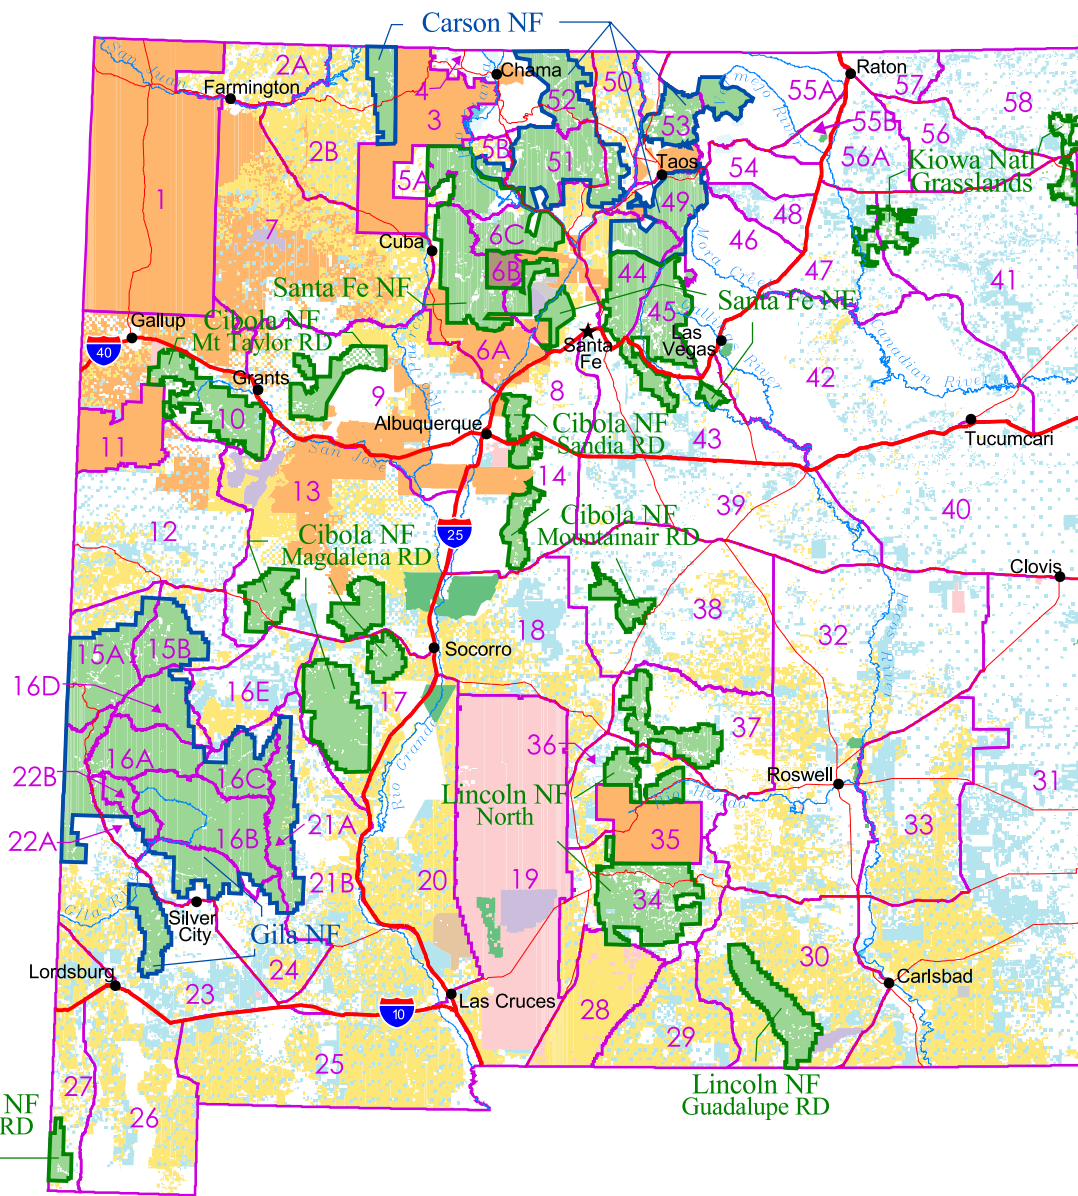

Public Lands Information CenterSM
 BLM & Forest Service map coverage
www.publiclands.org

New Mexico

Forest Service Maps | Land Status | Hunting Units

To order any of these maps call toll-free 1-877-851-8946
 or visit us at www.publiclands.org/mapcenter.

Copyright ©2001 Public Lands Interpretive Association. All rights reserved.

Features

- Cities
- Primary Highways
- Interstate Highway
- Rivers

Boundaries

- Forest Service Maps
- Hunting Units

Land Status

- BLM Lands
- Reclamation Reservoirs
- Military Withdrawal
- National Forests
- Wildlife Refuges

Tribal Lands

- National Parks
- Private
- State Trust Lands
- State Wildlife Areas
- State Parks