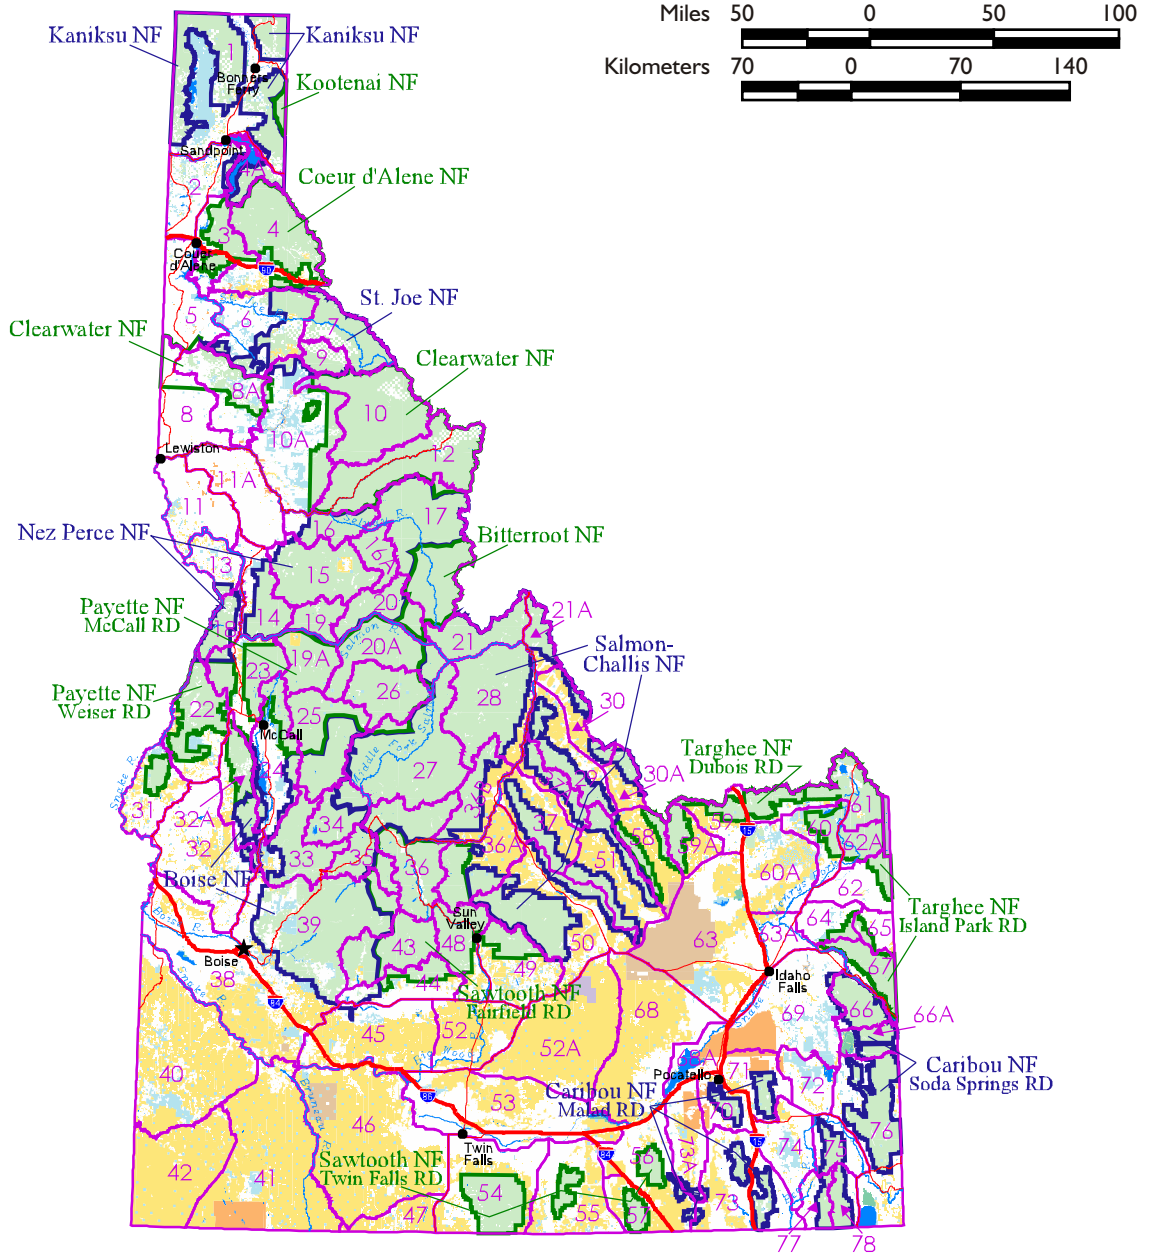

Forest Service Maps | Land Status | Hunting Units

To order any of these maps call toll-free 1-877-851-8946
or visit us at www.publiclands.org/mapcenter.

Copyright ©2001 Public Lands Interpretive Association. All rights reserved.

Features

- Cities
- Primary Highways
- Interstate Highway
- Rivers

Boundaries

- } Forest Service Maps
- } Hunting Units

Land Status

- BLM Lands
- Reclamation Reservoirs
- Military Withdrawal
- National Forests
- Wildlife Refuges

- Tribal Lands
- National Parks
- Private
- State Trust Lands
- State Wildlife Areas
- State Parks