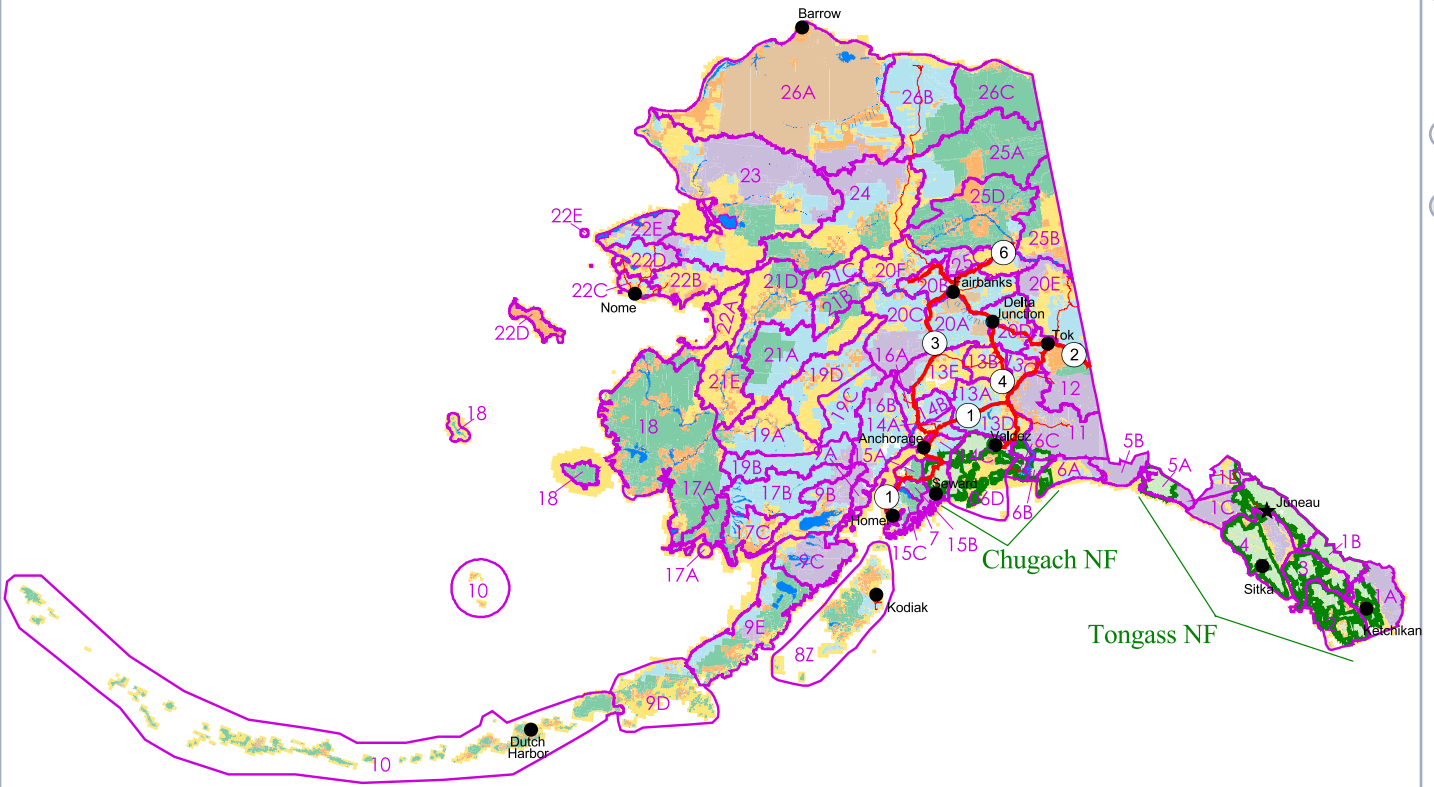

Public Lands Information CenterSM
 BLM & Forest Service map coverage
www.publiclands.org

Alaska

Forest Service Maps | Land Status | Hunting Units

To order any of these maps call toll-free 1-877-851-8946
 or visit us at www.publiclands.org/mapcenter.

Copyright ©2001 Public Lands Interpretive Association. All rights reserved.

Features

- Cities
- Primary Highways
- Interstate Highway
- Rivers

Boundaries

- } Forest Service Maps
- } Hunting Units

Land Status

- BLM Lands
- Reclamation Reservoirs
- Military Withdrawal
- National Forests
- Wildlife Refuges

- Tribal Lands
- National Parks
- Private
- State Trust Lands
- State Wildlife Areas
- State Parks