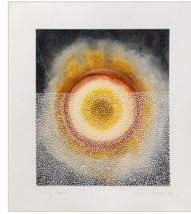

Rising Night
Size: h38xw35cm
$550