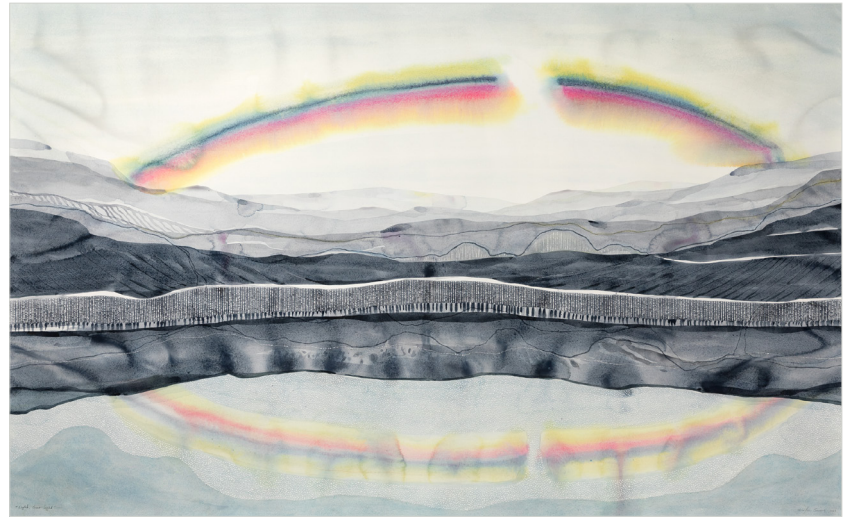

Light, Come Light - Rainbow 2023
Size: h121 x w191cm
$12500