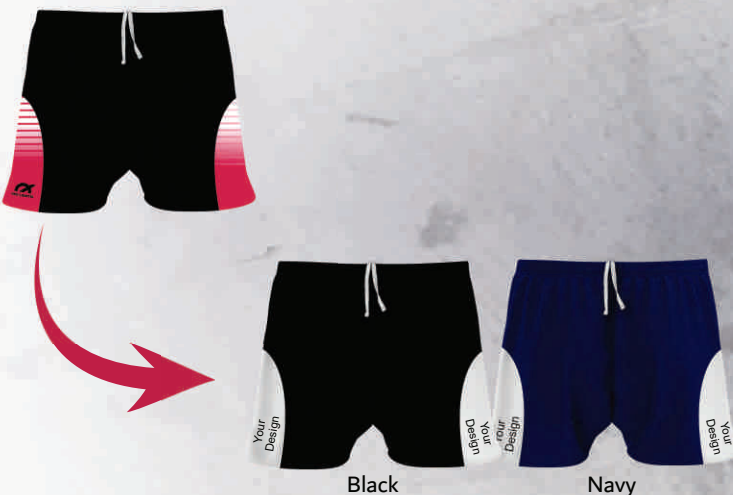

α | LL 2007 | (XS - 4XL)

α | Button stand collar

α | Set-in sleeves

Unisex Crossover Short

KIDS AVAILABLE

NL 472

α | MATERIAL | Woven Stretch

α | NL 472 | Sublimated | (XS - 4XL)

α | NL 472 | Panelled | (XS - 4XL)

α | NLK 472 | Sublimated | (5/6 - 11/12)

α | NLK 472 | Panelled | (5/6 - 11/12)

α | Panelled colours Navy and Black

α | 10cm inleg

α | With pockets

Kraft Short

NL 278

α | MATERIAL | Woven Stretch

α | NL 278 | Woven Stretch | (XS - 4XL)

α | Panelled colours Black and Navy

α | Custom Sublimated curved side panels (Front)

α | With pockets

Vancouver Shirt

KIDS AVAILABLE

NL 24