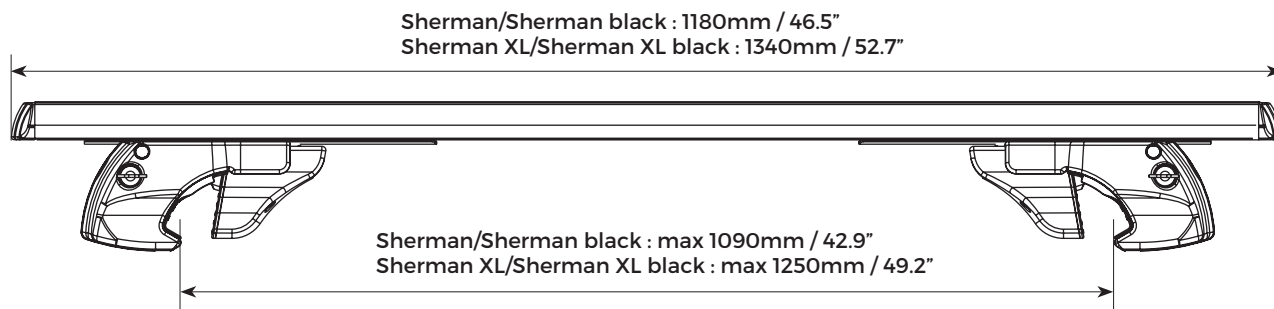

SHERMAN SHERMAN BLACK

COMPLIANT WITH
DIN 75302:1991

CITY CRASH
TESTED ✓

IT) Barra da tetto in alluminio per veicoli con raised rails dotata di sistema antifurto. Fornita interamente montata insieme agli strumenti necessari per un'installazione rapida e semplice.

EN) Aluminium roof bars for cars with raised rails, equipped with antitheft system, completely mounted, along with all required tools for a quick and easy installation.

IT) Verificare la compatibilità con il proprio veicolo su www.menabocaraccessories.com
EN) Check the compatibility with your vehicle on www.menabocaraccessories.com

Sherman	Art. 000095900000
Sherman black	Art. 000122800000
Sherman XL	Art. 000094700000
Sherman XL black	Art. 000122900000

Art.	Sherman	000095900000
	Sherman black	000122800000
	Sherman XL	000094700000
	Sherman XL black	000122900000
	Sherman Sherman Black	3,3kg / 7.2lb
	Sherman XL Sherman XL Black	4kg / 8.8lb
Materiale Material Matière	Alluminio Aluminium Aluminio	
	MAX LOAD	max 90kg/198lb
		✓

Mod.	SHERMAN	SHERMAN BLACK	SHERMAN XL	SHERMAN XL BLACK
Art.N°	000095900000	000122800000	000094700000	000122900000
	L x W x H : 120x14x7,5cm / 47.2x5.5x3"	L x W x H : 120x14x7,5cm / 47.2x5.5x3"	L x W x H : 136x14x7,5cm / 53.5x5.5x3"	L x W x H : 136x14x7,5cm / 53.5x5.5x3"
	 3,7kg / 8.1lb	 3,7kg / 8.1lb	 3,9kg / 8.6lb	 3,9kg / 8.6lb
	L x W x H : 121x26x31cm / 47.6x10.2x12.2"	L x W x H : 121x26x31cm / 47.6x10.2x12.2"	L x W x H : 137x26x31cm / 53.9x10.2x12.2"	L x W x H : 137x26x31cm / 53.9x10.2x12.2"
	 23,8kg / 52.5lb	 23,8kg / 52.5lb	 24,7kg / 54.5lb	 24,7kg / 54.5lb
	Pz : 6	Pz : 6	Pz : 6	Pz : 6
	L x W x H : 121x80x170cm / 47.2x31.5x66.9"	L x W x H : 121x80x170cm / 47.2x31.5x66.9"	L x W x H : 137x80x170cm / 53.9x31.5x66.9"	L x W x H : 137x80x170cm / 53.9x31.5x66.9"
	 378kg / 833.3lb	 378kg / 833.3lb	 392kg / 863.1lb	 392kg / 863.1lb
	Pz : 90	Pz : 90	Pz : 90	Pz : 90
Ean-13	 8 003168 031550	 8 003168 046387	 8 003168 031697	 8 003168 046394