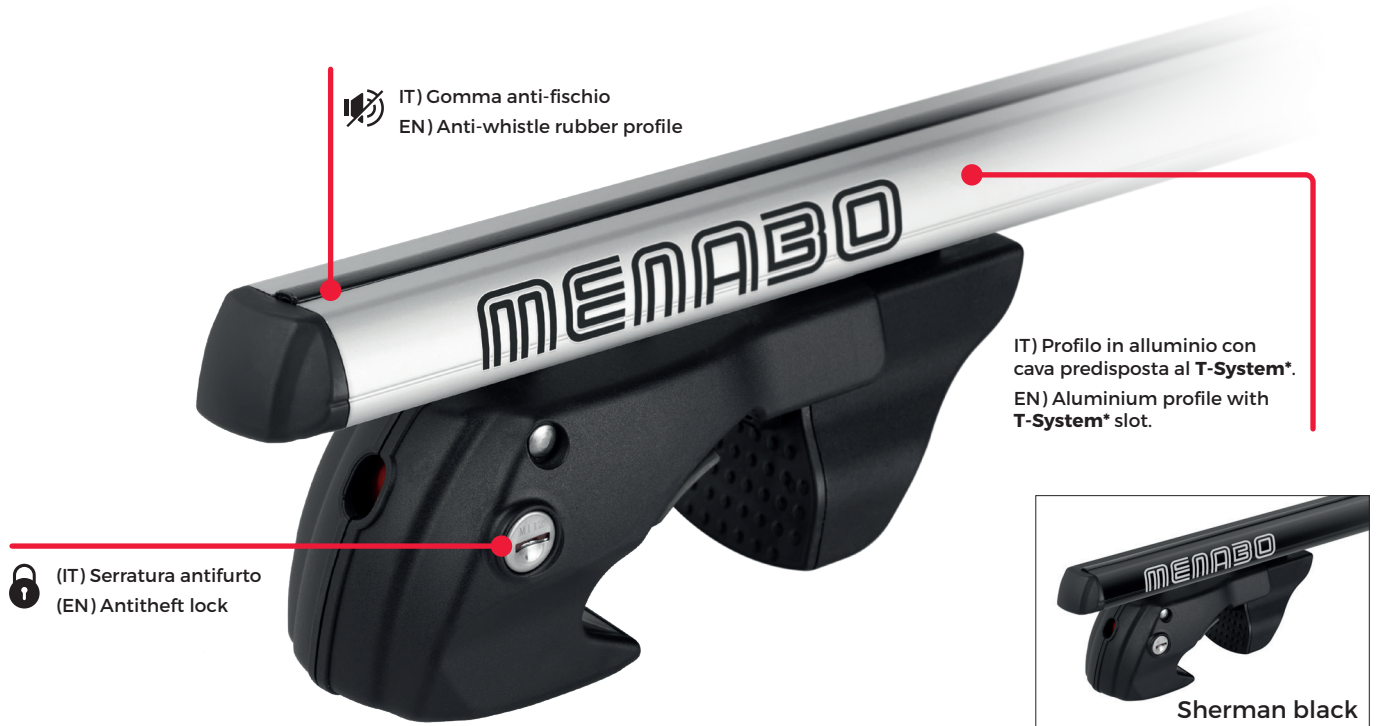

SHERMAN SHERMAN BLACK

COMPLIANT WITH
DIN 75302:1991

CITY CRASH
TESTED ✓

IT) Barra da tetto in alluminio per veicoli con raised rails dotata di sistema antifurto. Fornita interamente montata insieme agli strumenti necessari per un'installazione rapida e semplice.

EN) Aluminium roof bars for cars with raised rails, equipped with antitheft system, completely mounted, along with all required tools for a quick and easy installation.

IT) Verificare la compatibilità con il proprio veicolo su www.menabocaraccessories.com
EN) Check the compatibility with your vehicle on www.menabocaraccessories.com

Sherman	Art. 000095900000
Sherman black	Art. 000122800000
Sherman XL	Art. 000094700000
Sherman XL black	Art. 000122900000

Art.	Sherman	000095900000
	Sherman black	000122800000
	Sherman XL	000094700000
	Sherman XL black	000122900000
	Sherman Sherman Black	3,3kg / 7.2lb
	Sherman XL Sherman XL Black	4kg / 8.8lb
Materiale Material Matière	Alluminio Aluminium Aluminio	
	MAX LOAD	max 90kg/198lb
		✓