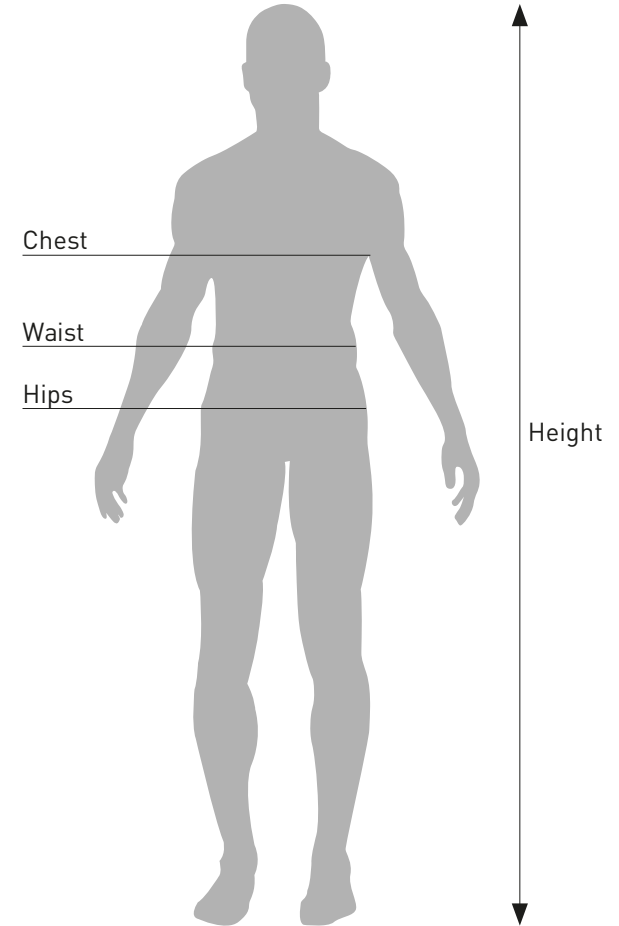

FONT NUMBER 4

0 1 2 3 4 5 6 7 8 9

FONT NAME 1

ABCDEFGHIJKLM
NOPQRSTUVWXYZ

FONT NAME 2

ABCDEFGHIJKLM
NOPQRSTUVWXYZ

SIZE GUIDE

MIZUNO MAN	CHEST	WAIST	HIPS	HEIGHT		
XS	86-90	72-76	86-90	165-170		
S	91-95	77-81	91-95	170-175		
M	96-100	82-86	96-100	175-180		
L	101-106	87-92	101-106	175-180		
XL	107-112	93-98	107-112	180-185		
XXL	113-118	99-104	113-118	180-185		
XXXL	119-124	105-110	119-124	180-185		
XXXXL	125-130	111-116	125-130	180-185		
MIZUNO WOMEN	CHEST	WAIST	HIPS	HEIGHT		
XS	80-84	61-65	86-90	160-165		
S	85-89	66-70	91-95	160-165		
M	90-94	71-75	96-100	165-170		
L	95-100	76-81	101-106	165-170		
XL	101-106	82-87	107-112	170-175		
XXL	107-112	88-93	113-118	170-175		
XXXL	113-118	94-99	119-124	170-175		
MIZUNO JUNIOR	CHEST	WAIST	HIPS	HEIGHT		
116	58-61	55-56	62-64	110-116		
128	62-64	57-58	65-69	116-128		
140	65-71	59-64	70-77	128-140		
152	72-79	65-68	78-83	140-152		
164	80-86	69-72	84-89	152-164		
MIZUNO SOCKS	XS	S	M	L	XL	XXL
EU	32-34	35-37	38-40	41-43	44-46	47-49
UK	1-2.5	3-4.5	5-6.5	7-8.5	9-11	12-14

The measurements shown in the table are expressed in centimeters and indicate a range of average measurements between the minimum and maximum measurements for the corresponding size.

Average Height is given as a general guide. Length of products may vary, as they are adapted to meet sport specific requirements.